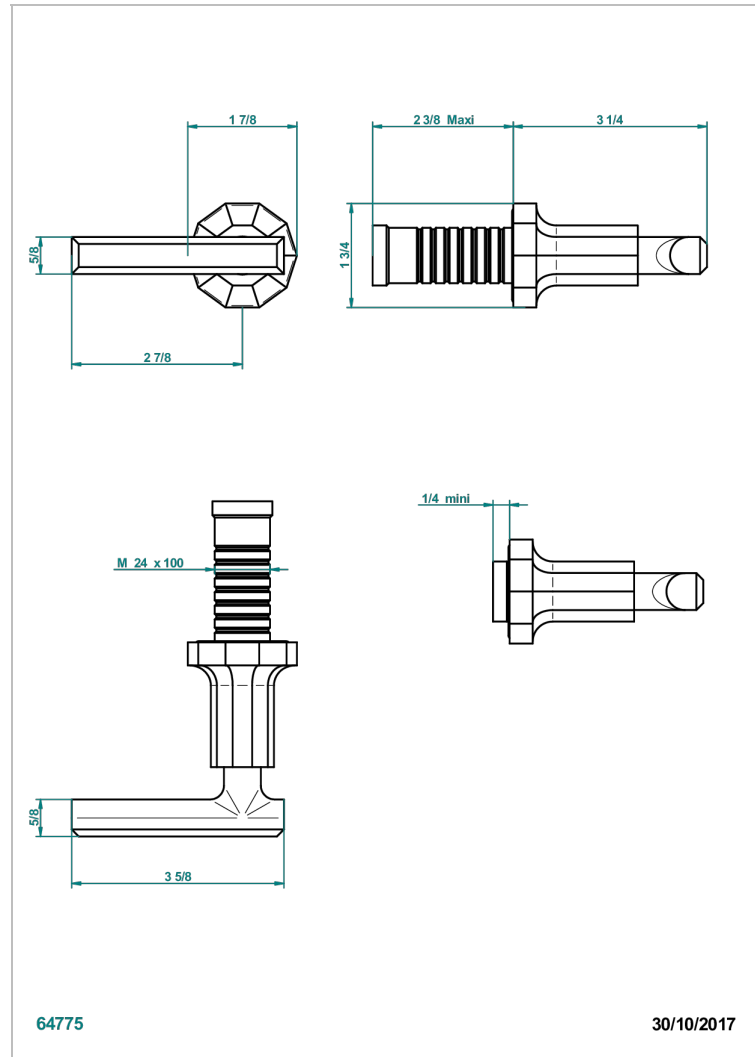

# LES ONDES WITH LEVER

G8B-30B

THG<sup>®</sup>  
PARIS

Trim only for wall valve 1/2" ref.30/CA & 30/HA and 3/4" ref.32/CA & 32/HA and diverter ref.50/4VMA

## CHARACTERISTIC

- Les Ondes with lever
- Trim only for wall valve 1/2" ref.30/CA & 30/HA and 3/4" ref.32/CA & 32/HA and diverter ref.50/4VMA

## RELATED SKU'S

- Ref. G00-30/CA Wall mounted 1/2" valve body with ceramic head, 1/4 turn left - no trim
- Ref. G00-30/HA Wall mounted 1/2" valve body with ceramic head, 1/4 turn right
- Ref. G00-32/CA Wall mounted 3/4" valve with ceramic head, 1/4 turn left - no trim
- Ref. G00-32/HA Wall mounted 3/4" valve body with ceramic head, 1/4 turn right - no trim