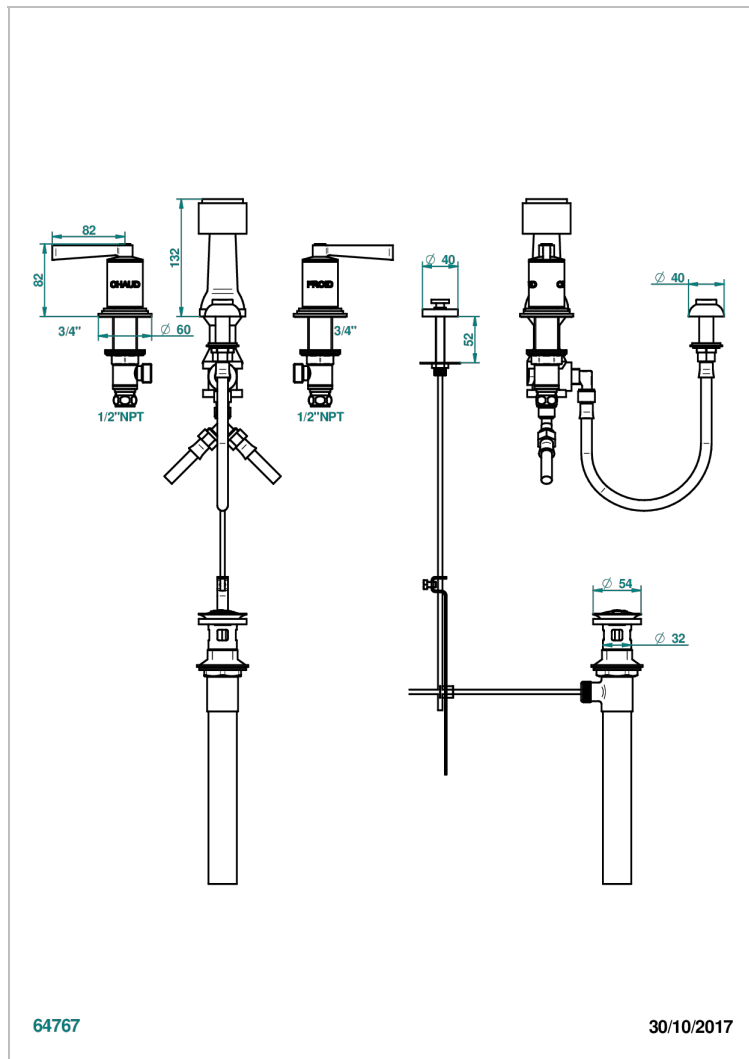

FAUBOURG BLACK PORCELAIN WITH LEVER HANDLES

G2M-207KA

Deck mounted 3-hole bidet with vertical spray, vacuum breaker and drain

CHARACTERISTIC

- ASME : ASME A112.18.1-2011/CSA B125.1-11

STANDARDS

AVAILABLE FINITIONS