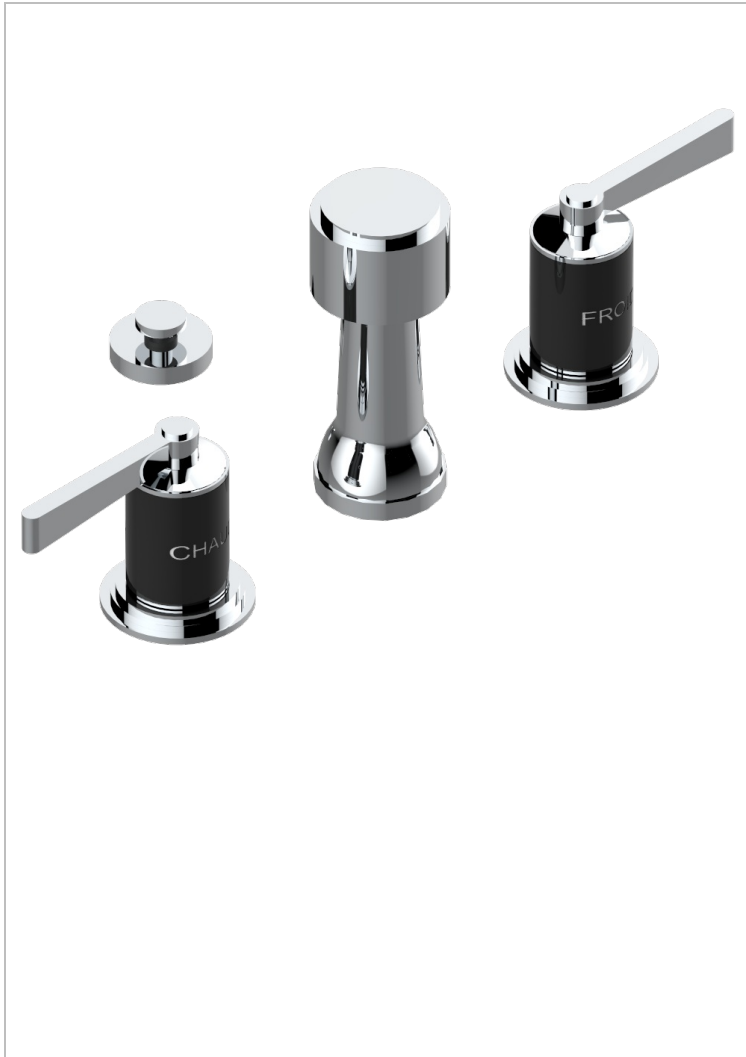

# FAUBOURG BLACK PORCELAIN WITH LEVER HANDLES

G2M-207KA

Deck mounted 3-hole bidet with vertical spray, vacuum breaker and drain

## AVAILABLE FINITIONS

Black ceram - D30  
Blush PVD - H62  
Brass color PVD - H49  
Brown bronze color PVD - F33  
Chrome polished - A02  
Chrome polished / gold polished - G02

Gold color PVD - H52  
Gold mat - F07  
Gold polished - F01  
Graphite PVD - H64  
Matt Umber PVD - H67  
Matt blush PVD - H60