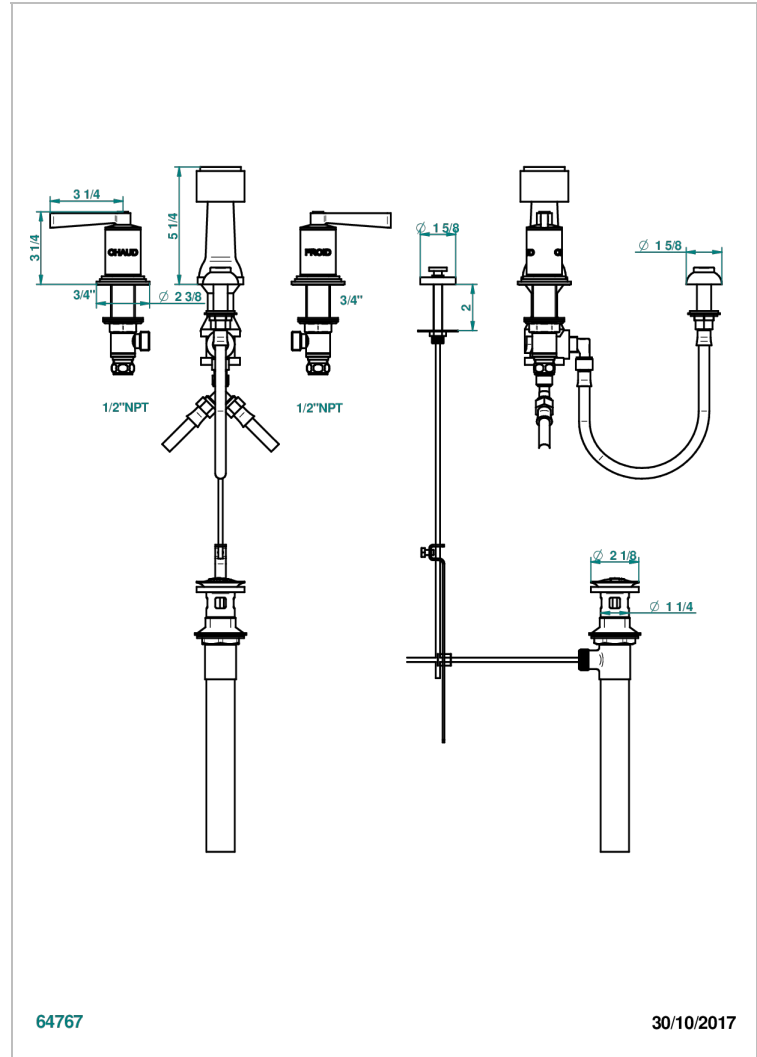

# FAUBOURG BLACK PORCELAIN WITH LEVER HANDLES

G2M-207KA

Deck mounted 3-hole bidet with vertical spray, vacuum breaker and drain