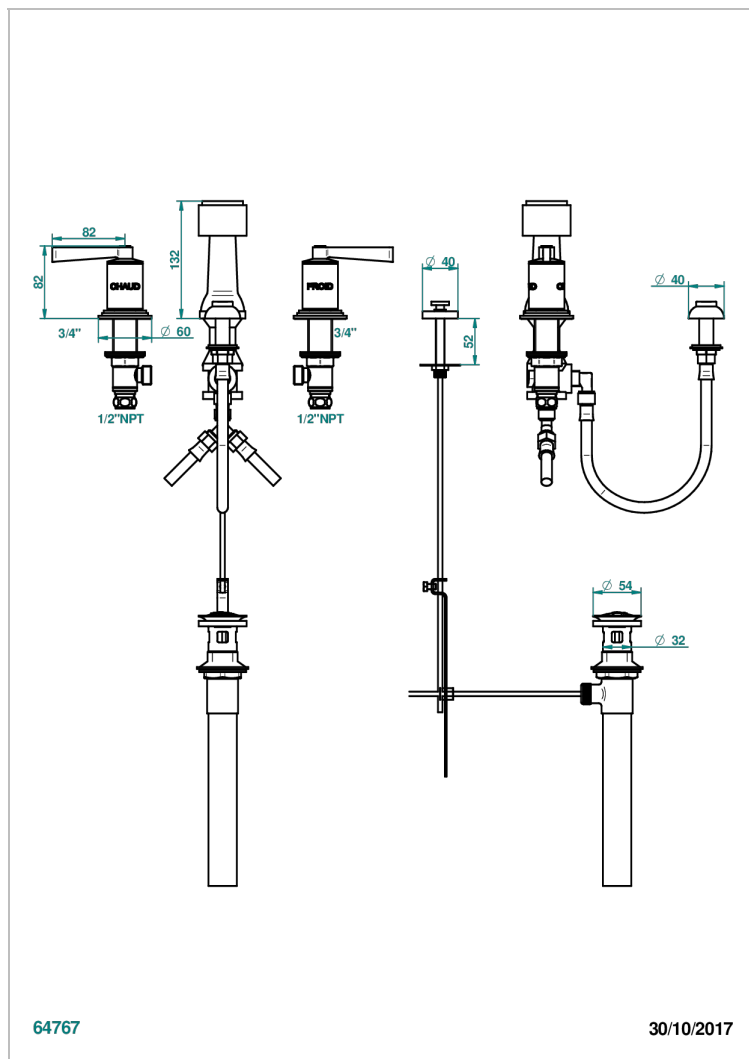

FAUBOURG BLACK PORCELAIN WITH LEVER

G2M-207KA

Bidet Faucet with vertical spray, drain and vacuum breaker, for bidet Kohler

64767

30/10/2017

CHARACTERISTIC

- ASME : ASME A112.18.1-2011/CSA B125.1-11

STANDARDS

AVAILABLE FINITIONS

Antique nickel - H28
Black ceram - D30
Blush PVD - H62
Brass color PVD - H49
Brown bronze color PVD - F33
Gold color PVD - H52

Graphite PVD - H64
Matt Umber PVD - H67
Matt blush PVD - H60
Matt brass color PVD - H50
Matt brown bronze color PVD - F34
Matt chrome - C02