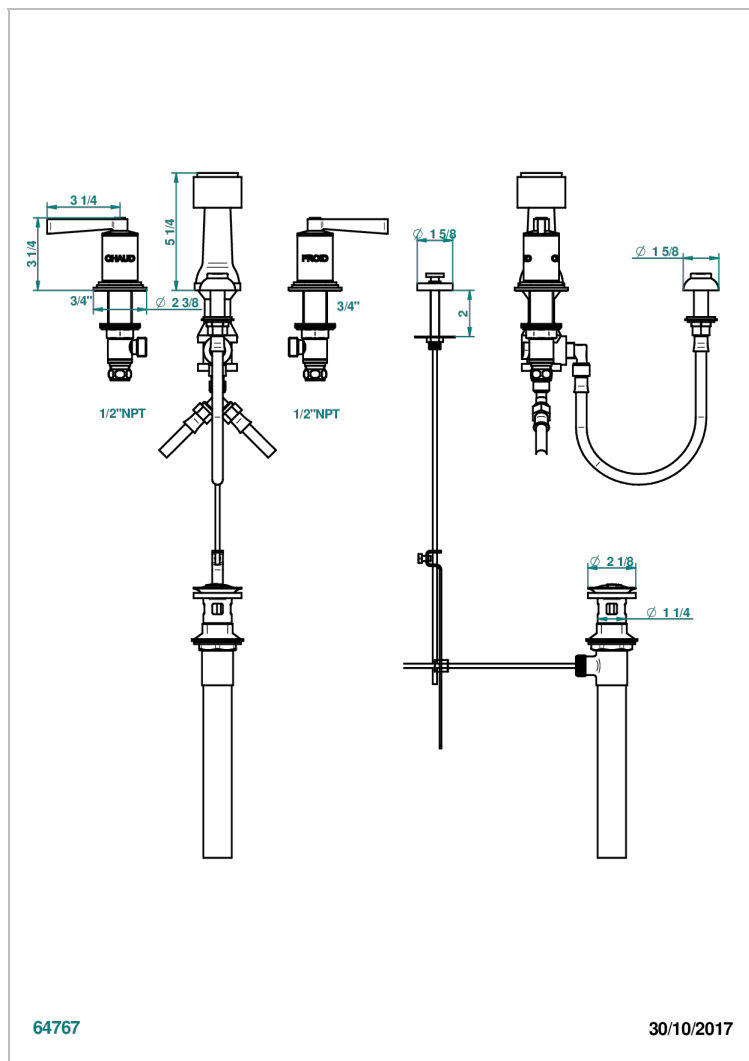

FAUBOURG BLACK PORCELAIN WITH LEVER

G2M-207KA

Bidet Faucet with vertical spray, drain and vacuum breaker, for bidet Kohler

64767

30/10/2017

CHARACTERISTIC

- ASME : ASME A112.18.1-2011/CSA B125.1-11

STANDARDS