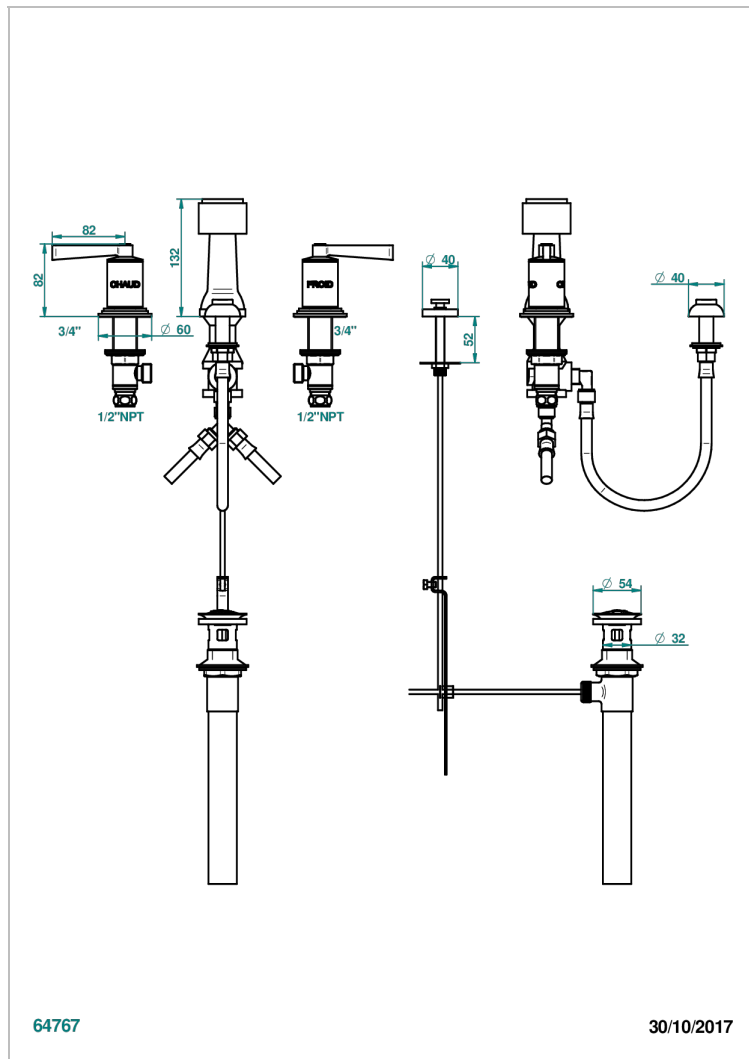

FAUBOURG BLACK PORCELAIN WITH LEVER

G2M-207KA

Bidet Faucet with vertical spray, drain and vacuum breaker, for bidet Kohler

CHARACTERISTIC

- ASME : ASME A112.18.1-2011/CSA B125.1-11

STANDARDS

AVAILABLE FINITIONS