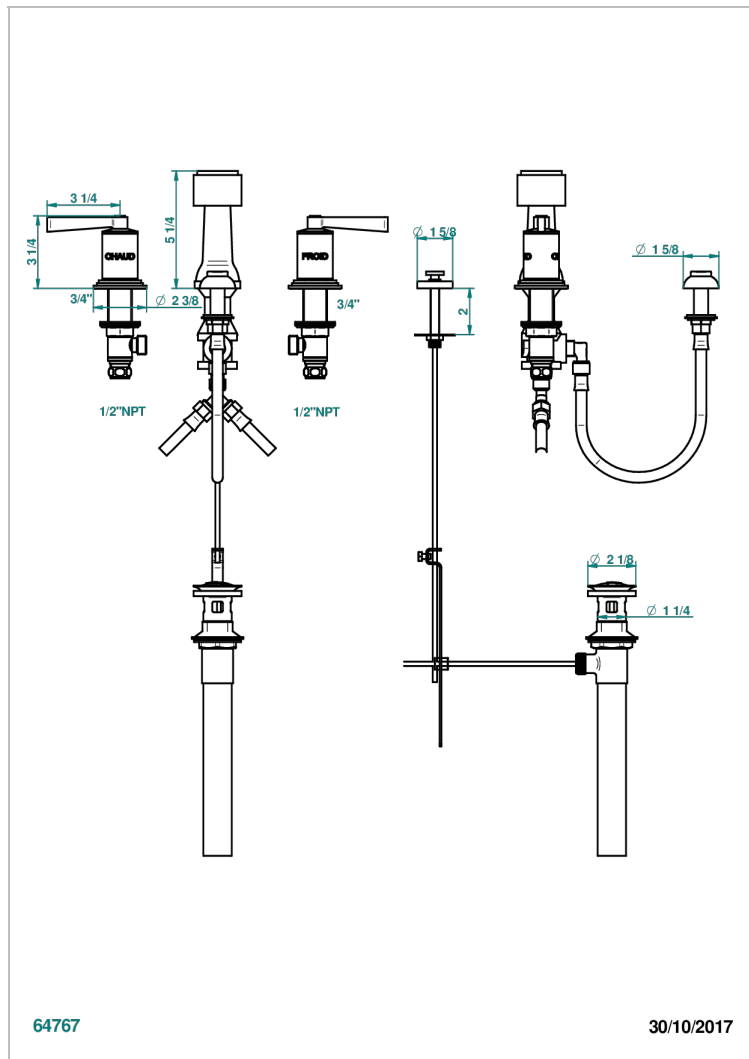

FAUBOURG BLACK PORCELAIN WITH LEVER

G2M-207KA

Bidet Faucet with vertical spray, drain and vacuum breaker, for bidet Kohler

64767

30/10/2017

CHARACTERISTIC

- ASME : ASME A112.18.1-2011/CSA B125.1-11

STANDARDS