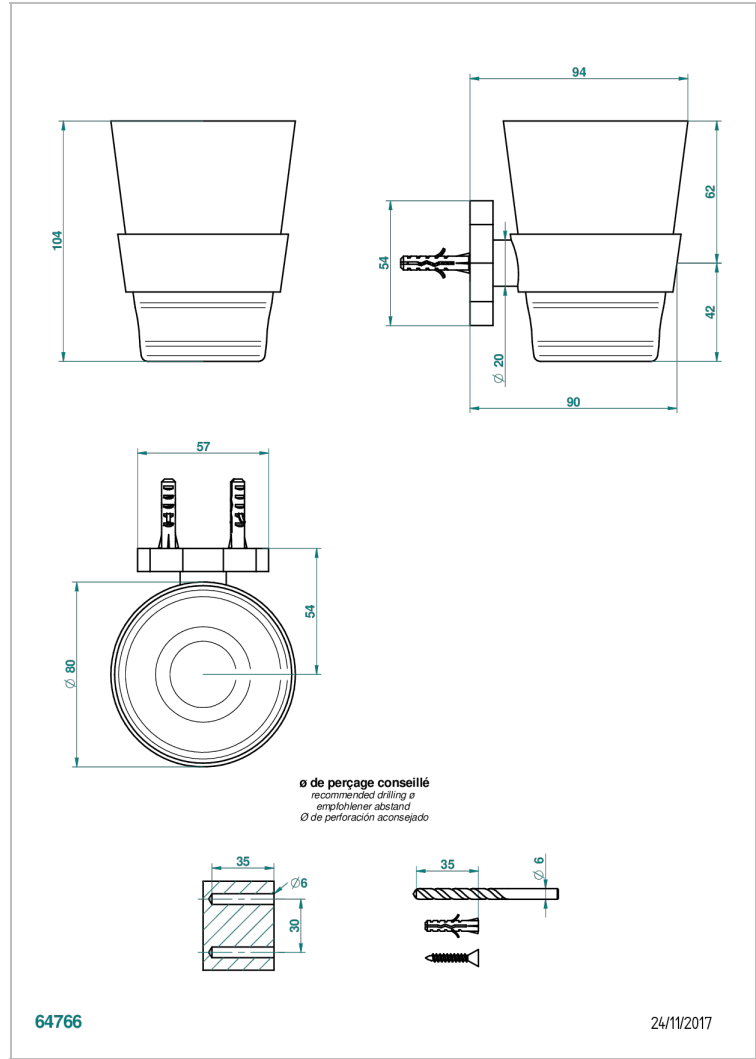

LES ONDES WITH LEVER

G8B-536C

Wall mounted Baccarat crystal tumbler and holder

CHARACTERISTIC

- Les Ondes with lever
- Wall mounted Baccarat crystal tumbler and holder

AVAILABLE FINITIONS

Antique nickel - H28
Black ceram - D30
Blush PVD - H62
Brass color PVD - H49
Brown bronze color PVD - F33
Gold color PVD - H52