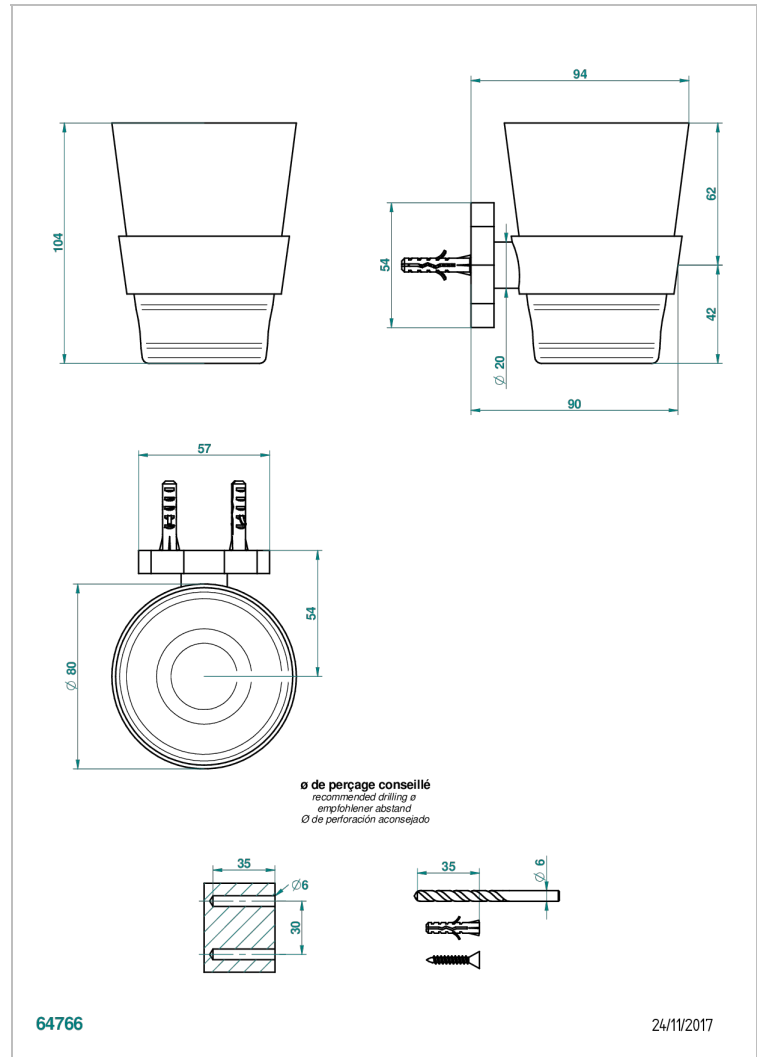

LES ONDES WITH LEVER

G8B-536C

Wall mounted Baccarat crystal tumbler and holder

CHARACTERISTIC

- Les Ondes with lever
- Wall mounted Baccarat crystal tumbler and holder

AVAILABLE FINITIONS

Antique nickel - H28
Black ceram - D30
Blush PVD - H62
Brass color PVD - H49
Brown bronze color PVD - F33
Gold color PVD - H52