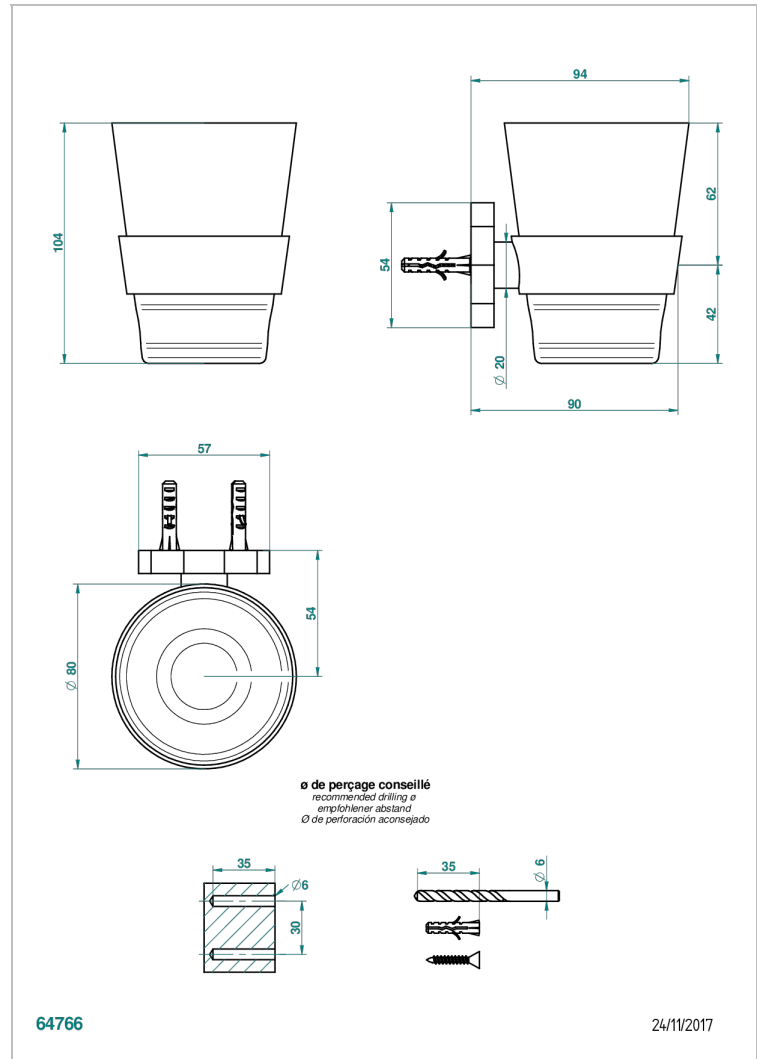

LES ONDES WITH LEVER

G8B-536C

Wall mounted Baccarat crystal tumbler and holder

CHARACTERISTIC

- Les Ondes with lever
- Wall mounted Baccarat crystal tumbler and holder

AVAILABLE FINITIONS

Antique nickel - H28
Black ceram - D30
Blush PVD - H62
Brass color PVD - H49
Brown bronze color PVD - F33
Gold color PVD - H52