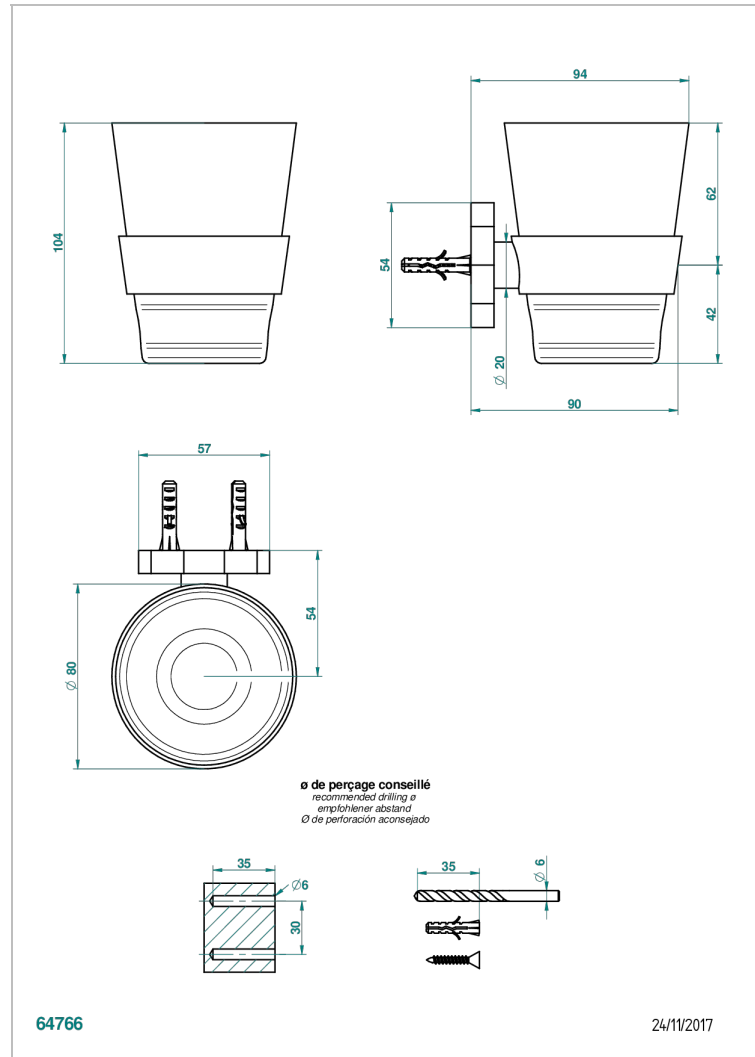

# LES ONDES WITH LEVER

G8B-536C

Wall mounted Baccarat crystal tumbler and holder

THG<sup>®</sup>  
PARIS

## CHARACTERISTIC

- Les Ondes with lever
- Wall mounted Baccarat crystal tumbler and holder