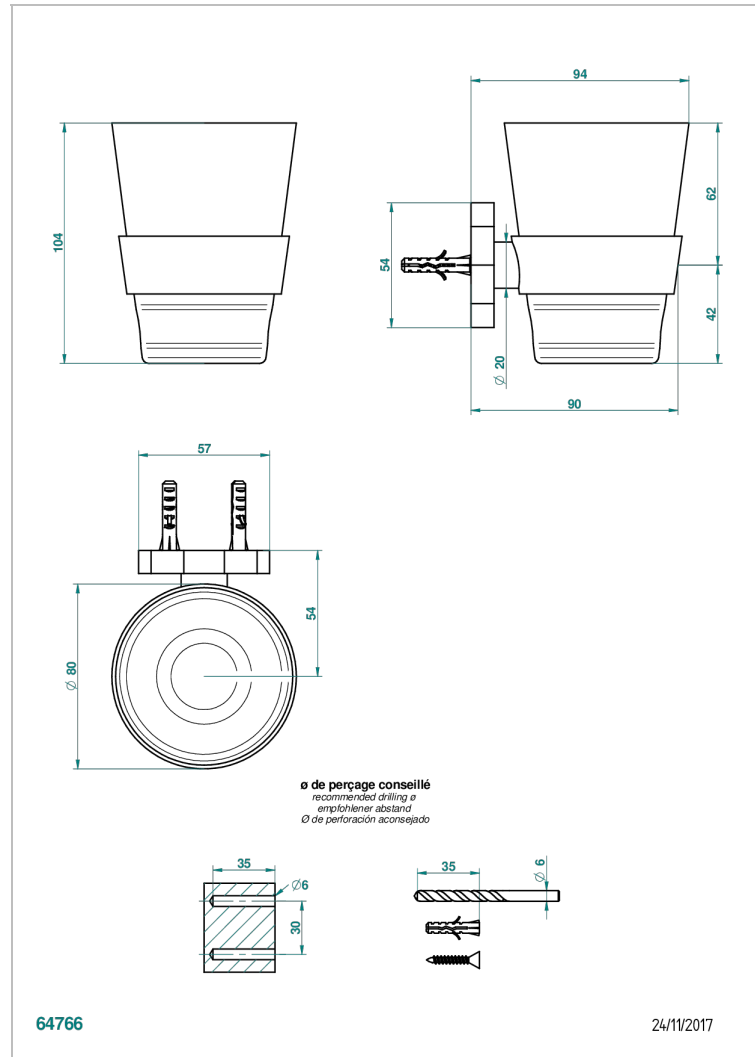

# LES ONDES

G8A-536C

wall mounted glass holder with BACCARAT crystal glass