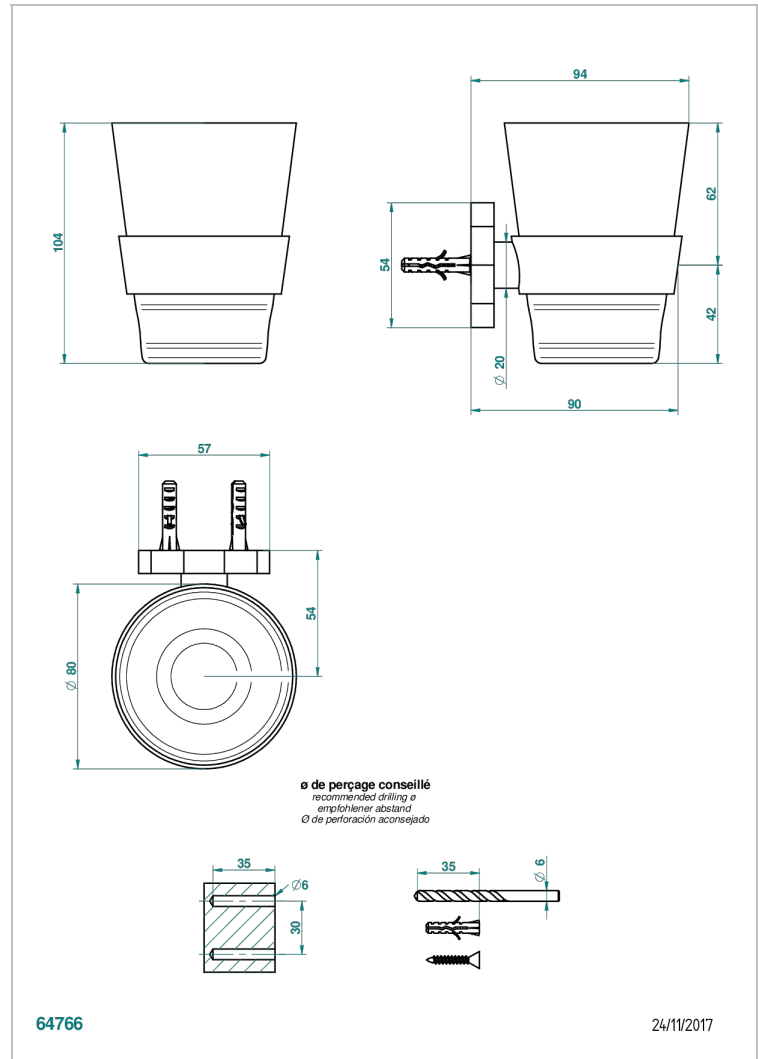

LES ONDES

G8A-536C

wall mounted glass holder with BACCARAT crystal glass

THG[®]
PARIS

CHARACTERISTIC

- Les Ondes
- wall mounted glass holder with BACCARAT crystal glass

AVAILABLE FINITIONS

Black ceram - D30
Blush PVD - H62
Brass color PVD - H49
Brown bronze color PVD - F33
Chrome polished - A02
Chrome polished / gold polished - G02