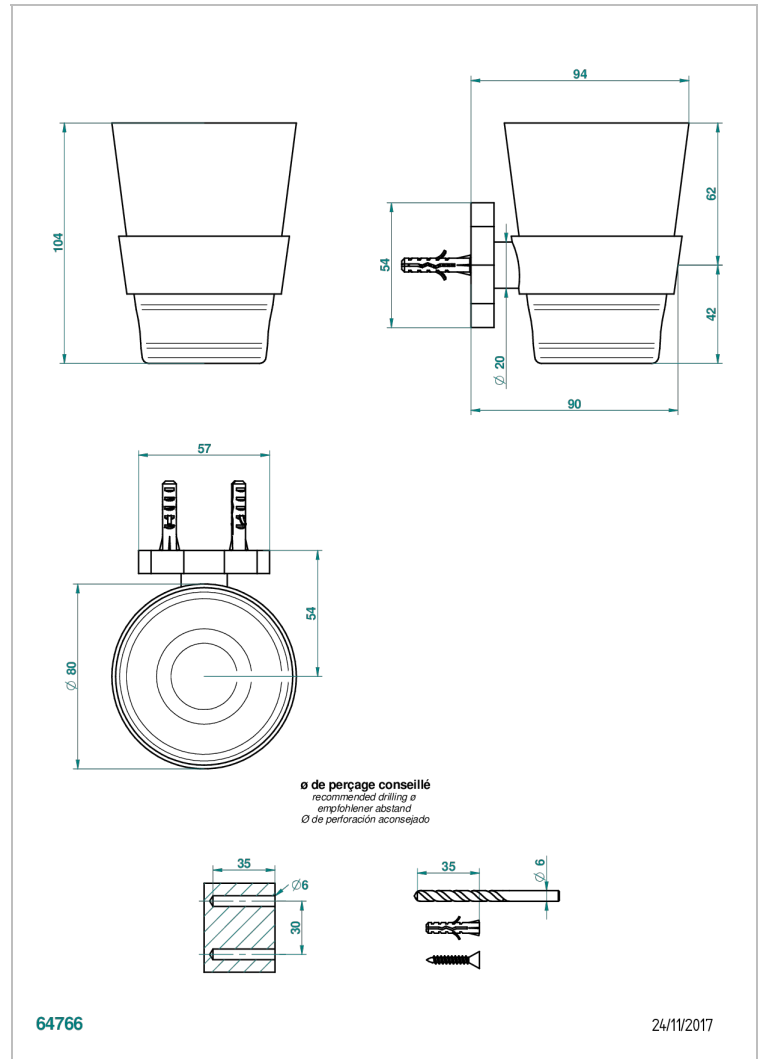

LES ONDES

G8A-536C

Wall mounted Baccarat crystal tumbler and holder

THG[®]
PARIS

CHARACTERISTIC

- Les Ondes
- Wall mounted Baccarat crystal tumbler and holder

AVAILABLE FINITIONS

Antique nickel - H28
Black ceram - D30
Blush PVD - H62
Brass color PVD - H49
Brown bronze color PVD - F33
Gold color PVD - H52