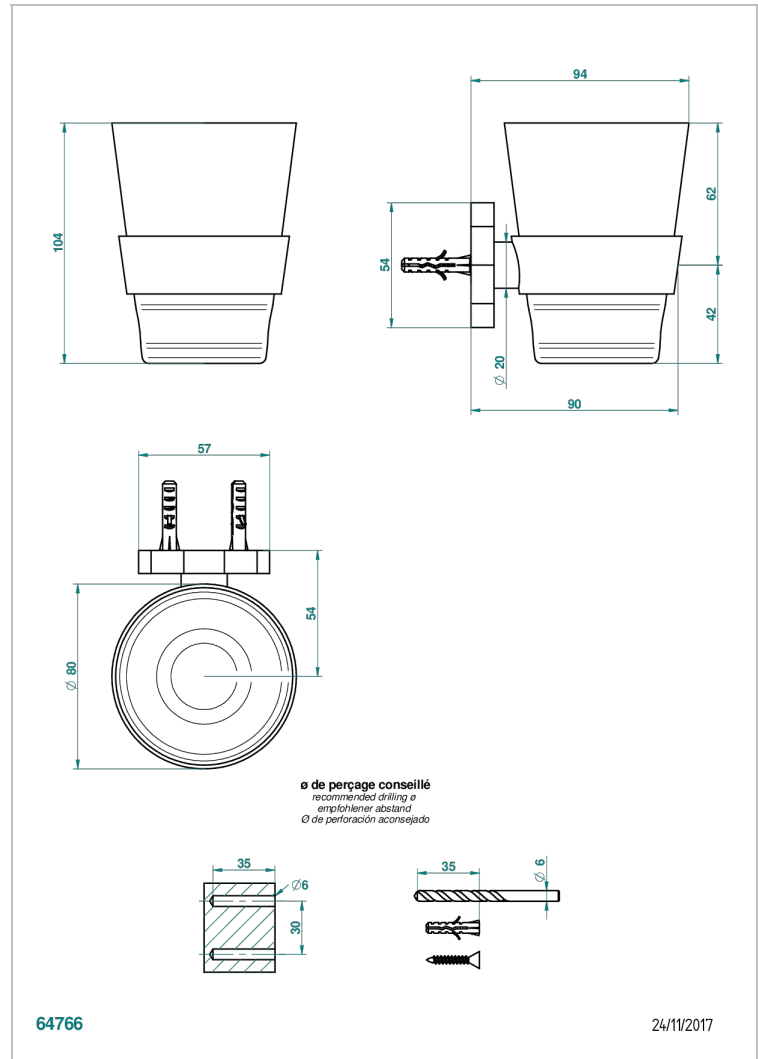

# LES ONDES

G8A-536C

Wall mounted Baccarat crystal tumbler and holder

THG<sup>®</sup>  
PARIS