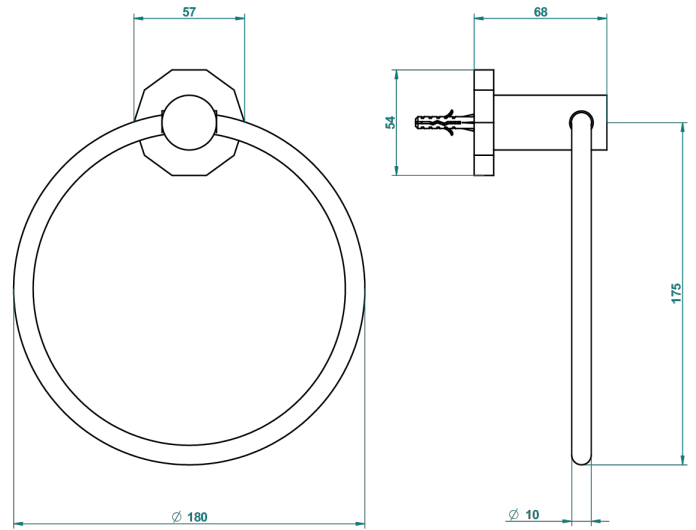

LES ONDES WITH LEVER

G8B-504N

Single towel ring

THG®
PARIS

64764

30/10/2017

CHARACTERISTIC

- Les Ondes with lever
- Single towel ring

AVAILABLE FINITIONS

Antique nickel - H28
Black ceram - D30
Blush PVD - H62
Brass color PVD - H49
Brown bronze color PVD - F33
Gold color PVD - H52

Graphite PVD - H64
Lacquered light bronze - D01
Matt Umber PVD - H67
Matt blush PVD - H60
Matt brass color PVD - H50
Matt brown bronze color PVD - F34

Matt chrome - C02
Matt gold - F07
Matt gold color PVD - H53
Matt graphite PVD - H65
Matt nickel (color finish) - C01
Matt nickel color PVD - H56

Natural smoked Brass - A13
Nickel color PVD - H55
Polished chrome (color finish) - A02
Polished chrome / Polished gold (color finish) - G02
Polished gold (color finish) - F01
Polished nickel - B01

Soft gold - F30
Soft matt gold - F31
Umber PVD - H66
Varnished matt antique red copper (color finish) - H07