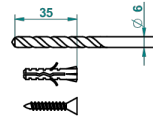

LES ONDES WITH LEVER

G8B-504N

Single towel ring

THG®
PARIS

64764

30/10/2017

CHARACTERISTIC

- Les Ondes with lever
- Single towel ring

AVAILABLE FINITIONS

Antique nickel - H28
Black ceram - D30
Blush PVD - H62
Brass color PVD - H49
Brown bronze color PVD - F33
Gold color PVD - H52

Graphite PVD - H64
Lacquered light bronze - D01
Matt Umber PVD - H67
Matt blush PVD - H60
Matt brass color PVD - H50
Matt brown bronze color PVD - F34

Matt chrome - C02
Matt gold - F07
Matt gold color PVD - H53
Matt graphite PVD - H65
Matt nickel (color finish) - C01
Matt nickel color PVD - H56

Natural smoked Brass - A13
Nickel color PVD - H55
Polished chrome (color finish) - A02
Polished chrome / Polished gold (color finish) - G02
Polished gold (color finish) - F01
Polished nickel - B01

Soft gold - F30
Soft matt gold - F31
Umber PVD - H66
Varnished matt antique red copper (color finish) - H07