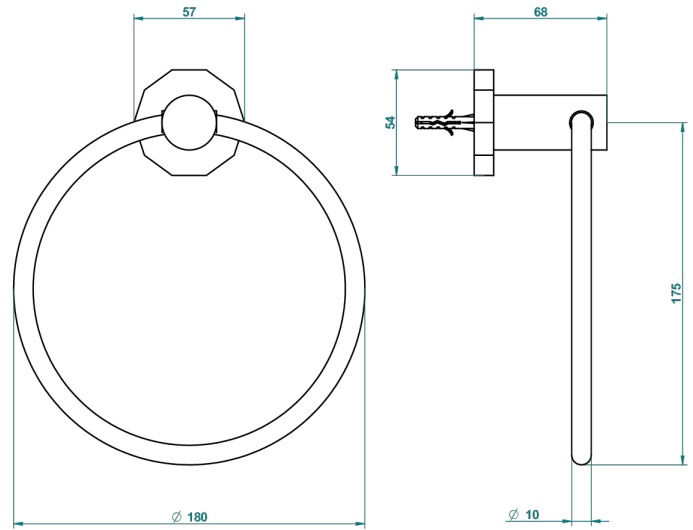

LES ONDES WITH LEVER

G8B-504N

Single towel ring

THG®
PARIS

64764

30/10/2017

CHARACTERISTIC

- Les Ondes with lever
- Single towel ring

AVAILABLE FINITIONS

Antique nickel - H28
Black ceram - D30
Blush PVD - H62
Brass color PVD - H49
Brown bronze color PVD - F33
Gold color PVD - H52

Graphite PVD - H64
Lacquered light bronze - D01
Matt Umber PVD - H67
Matt blush PVD - H60
Matt brass color PVD - H50
Matt brown bronze color PVD - F34

Matt chrome - C02
Matt gold - F07
Matt gold color PVD - H53
Matt graphite PVD - H65
Matt nickel (color finish) - C01
Matt nickel color PVD - H56

Natural smoked Brass - A13
Nickel color PVD - H55
Polished chrome (color finish) - A02
Polished chrome / Polished gold (color finish) - G02
Polished gold (color finish) - F01
Polished nickel - B01

Soft gold - F30
Soft matt gold - F31
Umber PVD - H66
Varnished matt antique red copper (color finish) - H07