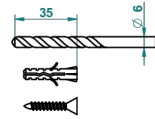

LES ONDES WITH LEVER

G8B-504N

Single towel ring

THG®
PARIS

64764

30/10/2017

CHARACTERISTIC

- Les Ondes with lever
- Single towel ring

AVAILABLE FINITIONS

Antique nickel - H28
Black ceram - D30
Blush PVD - H62
Brass color PVD - H49
Brown bronze color PVD - F33
Gold color PVD - H52

Graphite PVD - H64
Lacquered light bronze - D01
Matt Umber PVD - H67
Matt blush PVD - H60
Matt brass color PVD - H50
Matt brown bronze color PVD - F34

Matt chrome - C02
Matt gold - F07
Matt gold color PVD - H53
Matt graphite PVD - H65
Matt nickel (color finish) - C01
Matt nickel color PVD - H56

Natural smoked Brass - A13
Nickel color PVD - H55
Polished chrome (color finish) - A02
Polished chrome / Polished gold (color finish) - G02
Polished gold (color finish) - F01
Polished nickel - B01

Soft gold - F30
Soft matt gold - F31
Umber PVD - H66
Varnished matt antique red copper (color finish) - H07