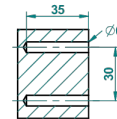

LES ONDES WITH LEVER

G8B-504N

Single towel ring

THG®
PARIS

64764

30/10/2017

CHARACTERISTIC

- Les Ondes with lever
- Single towel ring

AVAILABLE FINITIONS

Antique nickel - H28
Black ceram - D30
Blush PVD - H62
Brass color PVD - H49
Brown bronze color PVD - F33
Gold color PVD - H52

Graphite PVD - H64
Lacquered light bronze - D01
Matt Umber PVD - H67
Matt blush PVD - H60
Matt brass color PVD - H50
Matt brown bronze color PVD - F34

Matt chrome - C02
Matt gold - F07
Matt gold color PVD - H53
Matt graphite PVD - H65
Matt nickel (color finish) - C01
Matt nickel color PVD - H56

Natural smoked Brass - A13
Nickel color PVD - H55
Polished chrome (color finish) - A02
Polished chrome / Polished gold (color finish) - G02
Polished gold (color finish) - F01
Polished nickel - B01

Soft gold - F30
Soft matt gold - F31
Umber PVD - H66
Varnished matt antique red copper (color finish) - H07