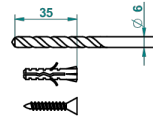

64764

30/10/2017

CHARACTERISTIC

- Les Ondes
- Single towel ring

AVAILABLE FINITIONS

Antique nickel - H28
Black ceram - D30
Blush PVD - H62
Brass color PVD - H49
Brown bronze color PVD - F33
Gold color PVD - H52

Graphite PVD - H64
Lacquered light bronze - D01
Matt Umber PVD - H67
Matt blush PVD - H60
Matt brass color PVD - H50
Matt brown bronze color PVD - F34

Matt chrome - C02
Matt gold - F07
Matt gold color PVD - H53
Matt graphite PVD - H65
Matt nickel (color finish) - C01
Matt nickel color PVD - H56

Natural smoked Brass - A13
Nickel color PVD - H55
Polished chrome (color finish) - A02
Polished chrome / Polished gold (color finish) - G02
Polished gold (color finish) - F01
Polished nickel - B01

Soft gold - F30
Soft matt gold - F31
Umber PVD - H66
Varnished matt antique red copper (color finish) - H07