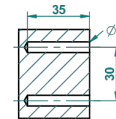

64764

30/10/2017

CHARACTERISTIC

- Les Ondes
- Single towel ring

AVAILABLE FINITIONS

Antique nickel - H28
Black ceram - D30
Blush PVD - H62
Brass color PVD - H49
Brown bronze color PVD - F33
Gold color PVD - H52

Graphite PVD - H64
Lacquered light bronze - D01
Matt Umber PVD - H67
Matt blush PVD - H60
Matt brass color PVD - H50
Matt brown bronze color PVD - F34

Matt chrome - C02
Matt gold - F07
Matt gold color PVD - H53
Matt graphite PVD - H65
Matt nickel (color finish) - C01
Matt nickel color PVD - H56

Natural smoked Brass - A13
Nickel color PVD - H55
Polished chrome (color finish) - A02
Polished chrome / Polished gold (color finish) - G02
Polished gold (color finish) - F01
Polished nickel - B01

Soft gold - F30
Soft matt gold - F31
Umber PVD - H66
Varnished matt antique red copper (color finish) - H07