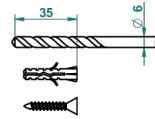

64764

30/10/2017

CHARACTERISTIC

- Les Ondes
- Single towel ring

AVAILABLE FINITIONS

Antique nickel - H28
Black ceram - D30
Blush PVD - H62
Brass color PVD - H49
Brown bronze color PVD - F33
Gold color PVD - H52

Graphite PVD - H64
Lacquered light bronze - D01
Matt Umber PVD - H67
Matt blush PVD - H60
Matt brass color PVD - H50
Matt brown bronze color PVD - F34

Matt chrome - C02
Matt gold - F07
Matt gold color PVD - H53
Matt graphite PVD - H65
Matt nickel (color finish) - C01
Matt nickel color PVD - H56

Natural smoked Brass - A13
Nickel color PVD - H55
Polished chrome (color finish) - A02
Polished chrome / Polished gold (color finish) - G02
Polished gold (color finish) - F01
Polished nickel - B01

Soft gold - F30
Soft matt gold - F31
Umber PVD - H66
Varnished matt antique red copper (color finish) - H07