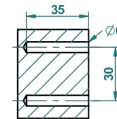

64764

30/10/2017

CHARACTERISTIC

- Les Ondes
- Single towel ring

AVAILABLE FINITIONS

Antique nickel - H28
Black ceram - D30
Blush PVD - H62
Brass color PVD - H49
Brown bronze color PVD - F33
Gold color PVD - H52

Graphite PVD - H64
Lacquered light bronze - D01
Matt Umber PVD - H67
Matt blush PVD - H60
Matt brass color PVD - H50
Matt brown bronze color PVD - F34

Matt chrome - C02
Matt gold - F07
Matt gold color PVD - H53
Matt graphite PVD - H65
Matt nickel (color finish) - C01
Matt nickel color PVD - H56

Natural smoked Brass - A13
Nickel color PVD - H55
Polished chrome (color finish) - A02
Polished chrome / Polished gold (color finish) - G02
Polished gold (color finish) - F01
Polished nickel - B01

Soft gold - F30
Soft matt gold - F31
Umber PVD - H66
Varnished matt antique red copper (color finish) - H07