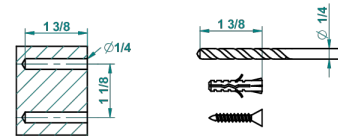

LES ONDES

G8A-504N

Single towel ring

THG®
PARIS

64764

30/10/2017

CHARACTERISTIC

- Les Ondes
- Single towel ring

AVAILABLE FINITIONS

Antique nickel - H28
Black ceram - D30
Blush PVD - H62
Brass color PVD - H49
Brown bronze color PVD - F33
Gold color PVD - H52

Graphite PVD - H64
Lacquered light bronze - D01
Matt Umber PVD - H67
Matt blush PVD - H60
Matt brass color PVD - H50
Matt brown bronze color PVD - F34

Matt chrome - C02
Matt gold - F07
Matt gold color PVD - H53
Matt graphite PVD - H65
Matt nickel (color finish) - C01
Matt nickel color PVD - H56

Natural smoked Brass - A13
Nickel color PVD - H55
Polished chrome (color finish) - A02
Polished chrome / Polished gold (color finish) - G02
Polished gold (color finish) - F01
Polished nickel - B01

Soft gold - F30
Soft matt gold - F31
Umber PVD - H66
Varnished matt antique red copper (color finish) - H07