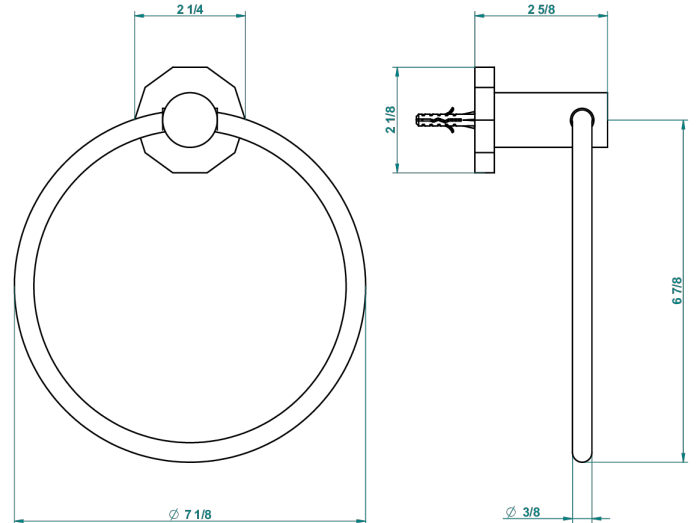

LES ONDES

G8A-504N

Single towel ring

THG®
PARIS

64764

30/10/2017

CHARACTERISTIC

- Les Ondes
- Single towel ring

AVAILABLE FINITIONS

Antique nickel - H28
Black ceram - D30
Blush PVD - H62
Brass color PVD - H49
Brown bronze color PVD - F33
Gold color PVD - H52

Graphite PVD - H64
Lacquered light bronze - D01
Matt Umber PVD - H67
Matt blush PVD - H60
Matt brass color PVD - H50
Matt brown bronze color PVD - F34

Matt chrome - C02
Matt gold - F07
Matt gold color PVD - H53
Matt graphite PVD - H65
Matt nickel (color finish) - C01
Matt nickel color PVD - H56

Natural smoked Brass - A13
Nickel color PVD - H55
Polished chrome (color finish) - A02
Polished chrome / Polished gold (color finish) - G02
Polished gold (color finish) - F01
Polished nickel - B01

Soft gold - F30
Soft matt gold - F31
Umber PVD - H66
Varnished matt antique red copper (color finish) - H07