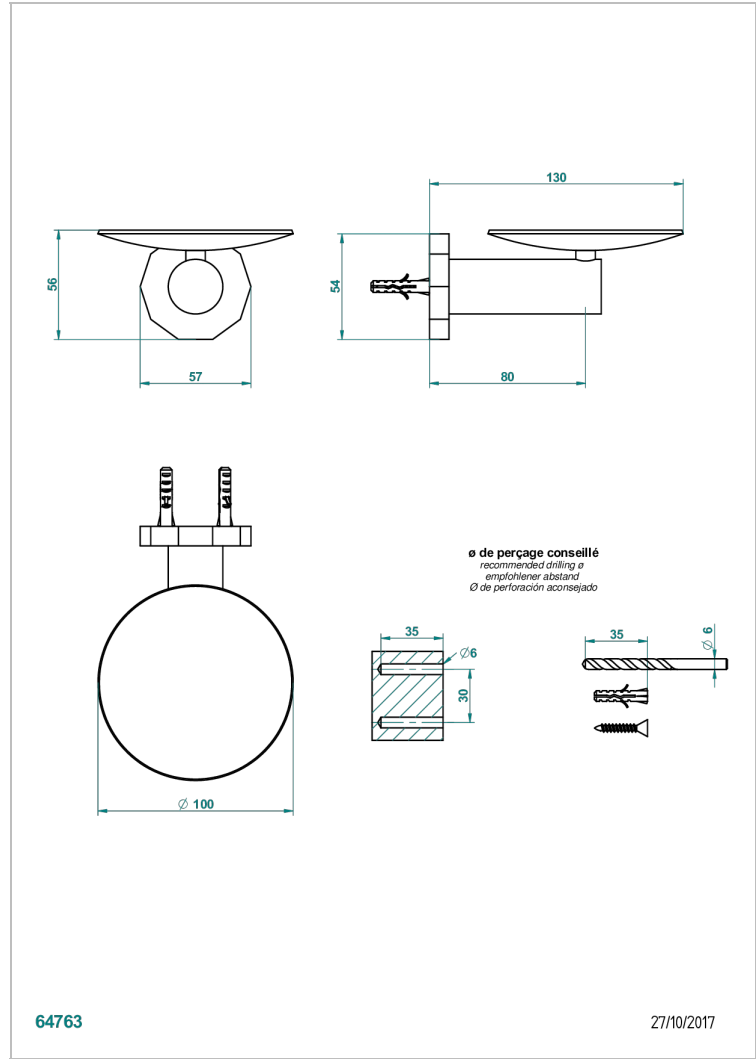

# LES ONDES WITH LEVER HANDLES

G8B-546

Soap dish, wall mounted, 4" diameter

THG<sup>®</sup>  
PARIS

## CHARACTERISTIC

- Les Ondes with lever handles
- Soap dish, wall mounted, 4" diameter