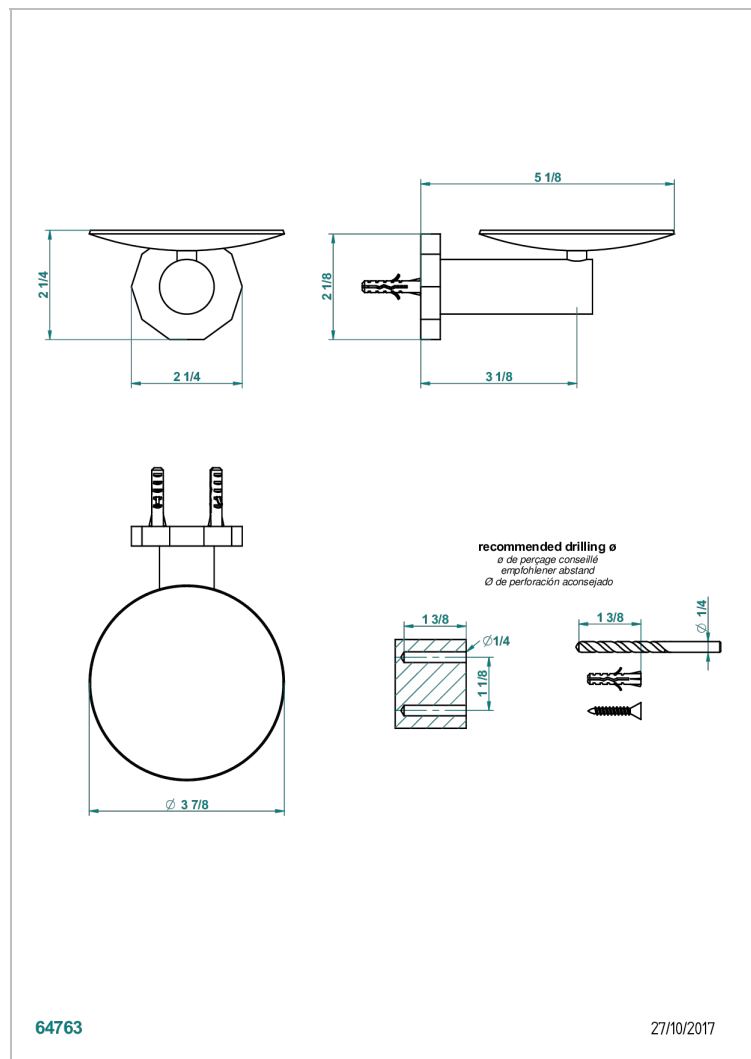

LES ONDES WITH LEVER HANDLES

G8B-546

Soap dish, wall mounted, 4" diameter

CHARACTERISTIC

- Les Ondes with lever handles
- Soap dish, wall mounted, 4" diameter

AVAILABLE FINITIONS

Black ceram - D30
 Blush PVD - H62
 Brass color PVD - H49
 Brown bronze color PVD - F33
 Chrome polished - A02
 Chrome polished / gold polished - G02