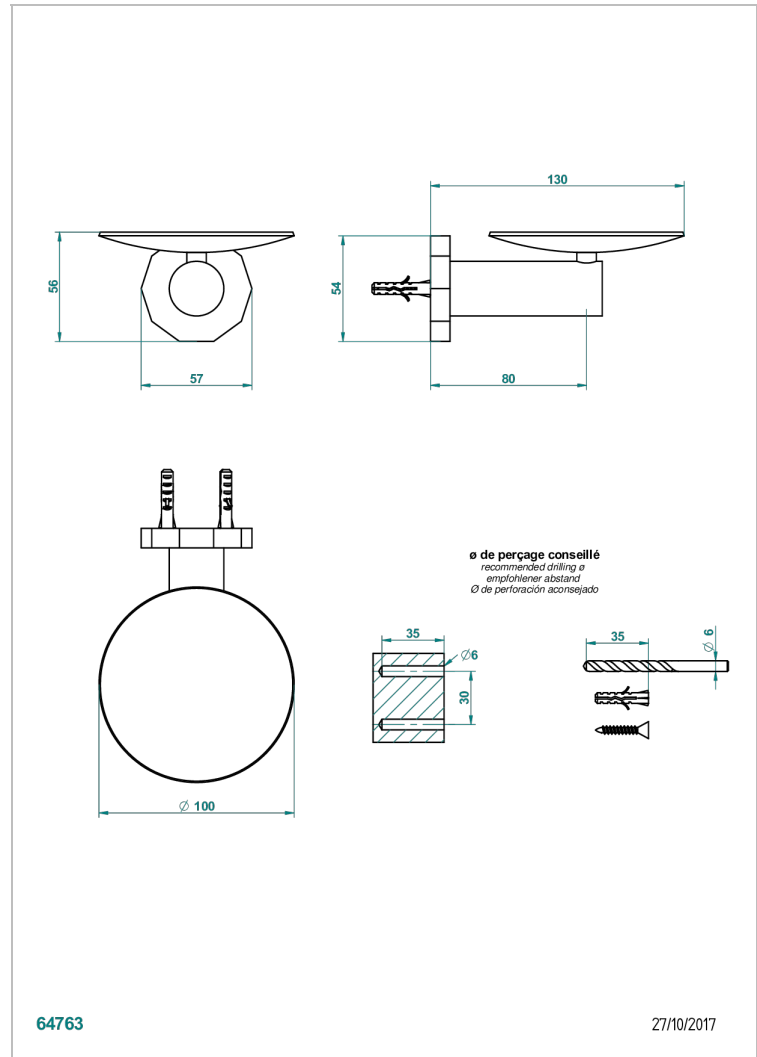

LES ONDES

G8A-546

Soap dish, wall mounted, 4" diameter

64763

27/10/2017

CHARACTERISTIC

- Les Ondes
- Soap dish, wall mounted, 4" diameter

AVAILABLE FINITIONS