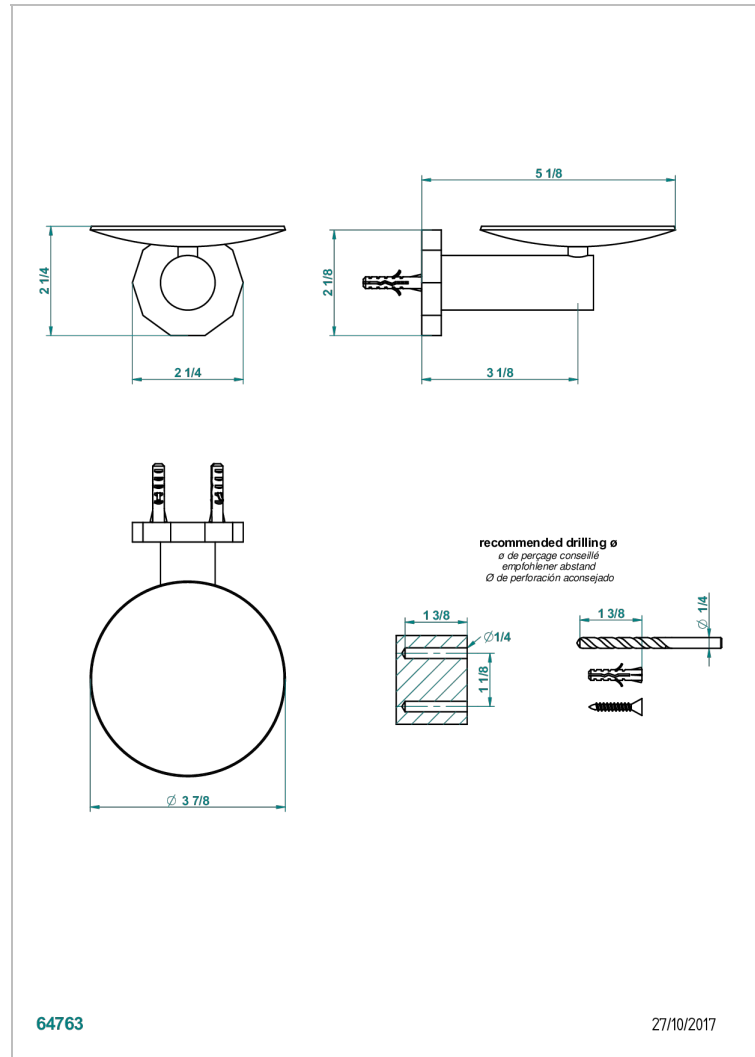

LES ONDES

G8A-546

Soap dish, wall mounted, 4" diameter

CHARACTERISTIC

- Les Ondes
- Soap dish, wall mounted, 4" diameter

AVAILABLE FINITIONS

Black ceram - D30
Blush PVD - H62
Brass color PVD - H49
Brown bronze color PVD - F33
Chrome polished - A02
Chrome polished / gold polished - G02