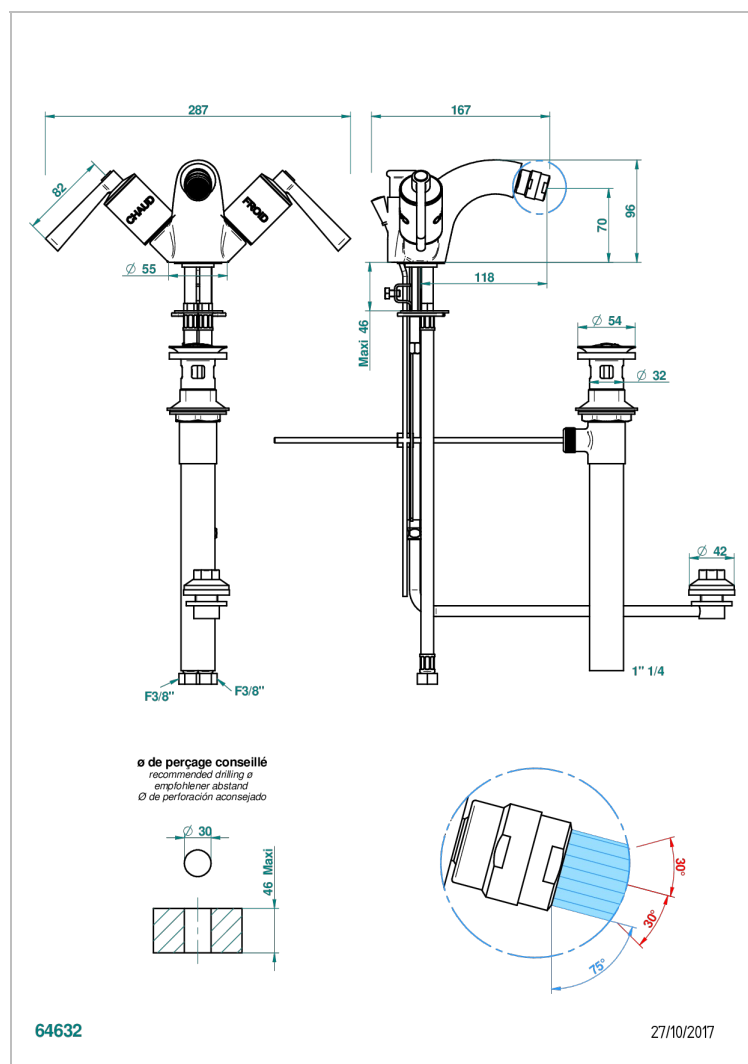

FAUBOURG PORCELANA NEGRA CON MANETAS

G2M-3205/2US

Single hole 2 handle bidet faucet, integral diverter for vertical spray with drain

CARACTERÍSTICAS

- Faubourg porcelana negra con manetas
- Single hole 2 handle bidet faucet, integral diverter for vertical spray with drain