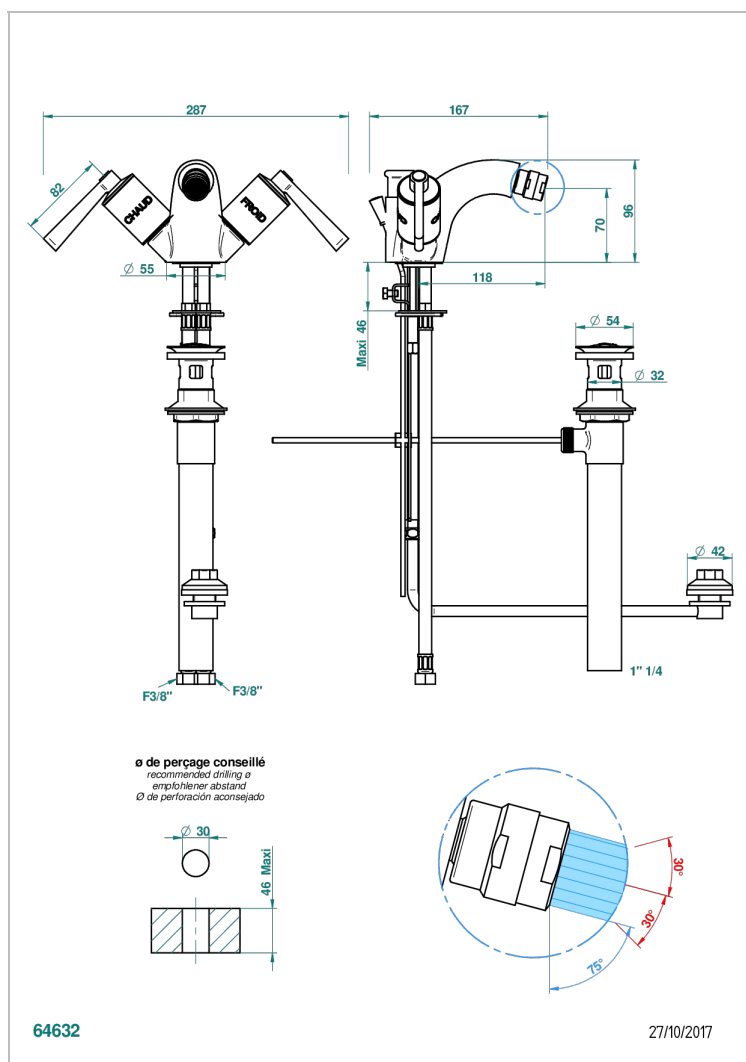

FAUBOURG BLACK PORCELAIN WITH LEVER HANDLES

G2M-3205/2US

Single hole bidet faucet, integral diverter for vertical spray with drain

CHARACTERISTIC

- Faubourg Black Porcelain with lever handles
- Single hole bidet faucet, integral diverter for vertical spray with drain