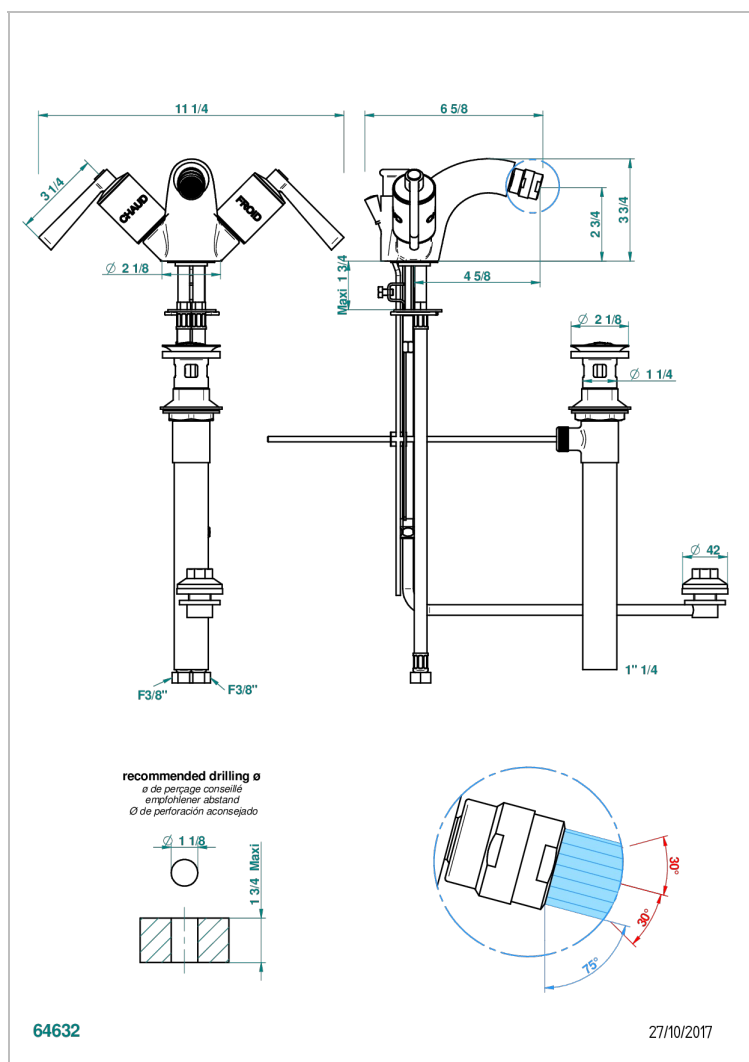

FAUBOURG PORCELANA NEGRA CON MANETAS

G2M-3205/2US

Single hole 2 handle bidet faucet, integral diverter for vertical spray with drain

CARACTERÍSTICAS

- Faubourg porcelana negra con manetas
- Single hole 2 handle bidet faucet, integral diverter for vertical spray with drain