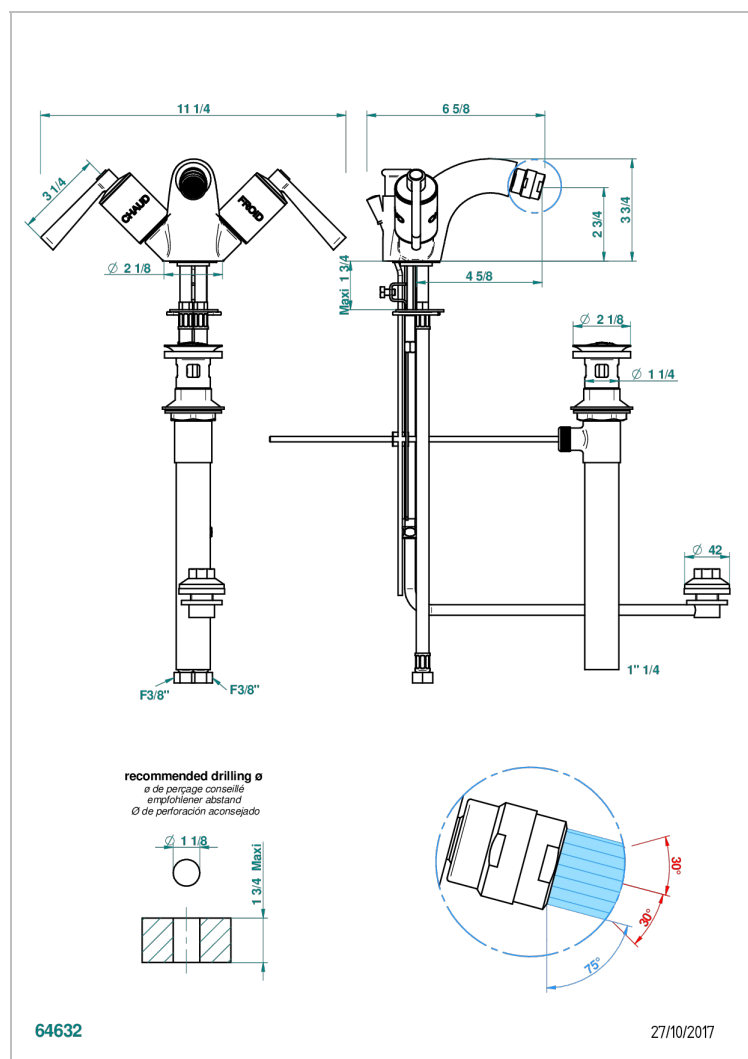

FAUBOURG BLACK PORCELAIN WITH LEVER HANDLES

G2M-3205/2US

Single hole bidet faucet, integral diverter for vertical spray with drain

CHARACTERISTIC

- Faubourg Black Porcelain with lever handles
- Single hole bidet faucet, integral diverter for vertical spray with drain