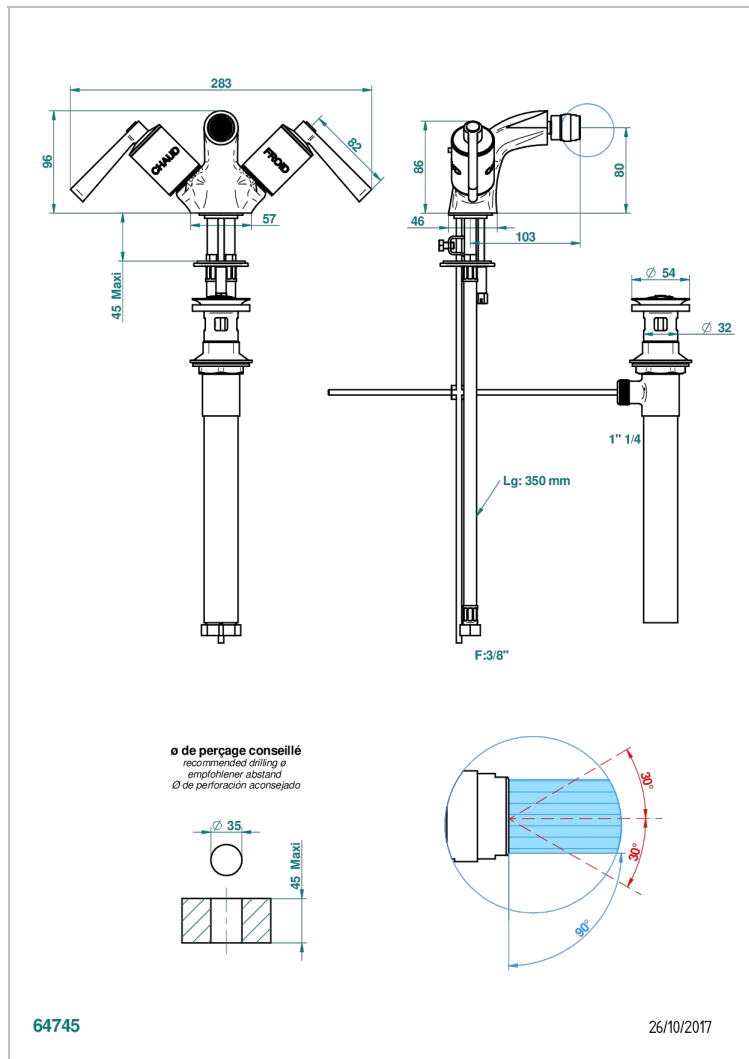

# FAUBOURG PORCELANA NEGRA CON MANETAS

G2M-3202/US

Single hole, 2 handlebidet faucet with drain