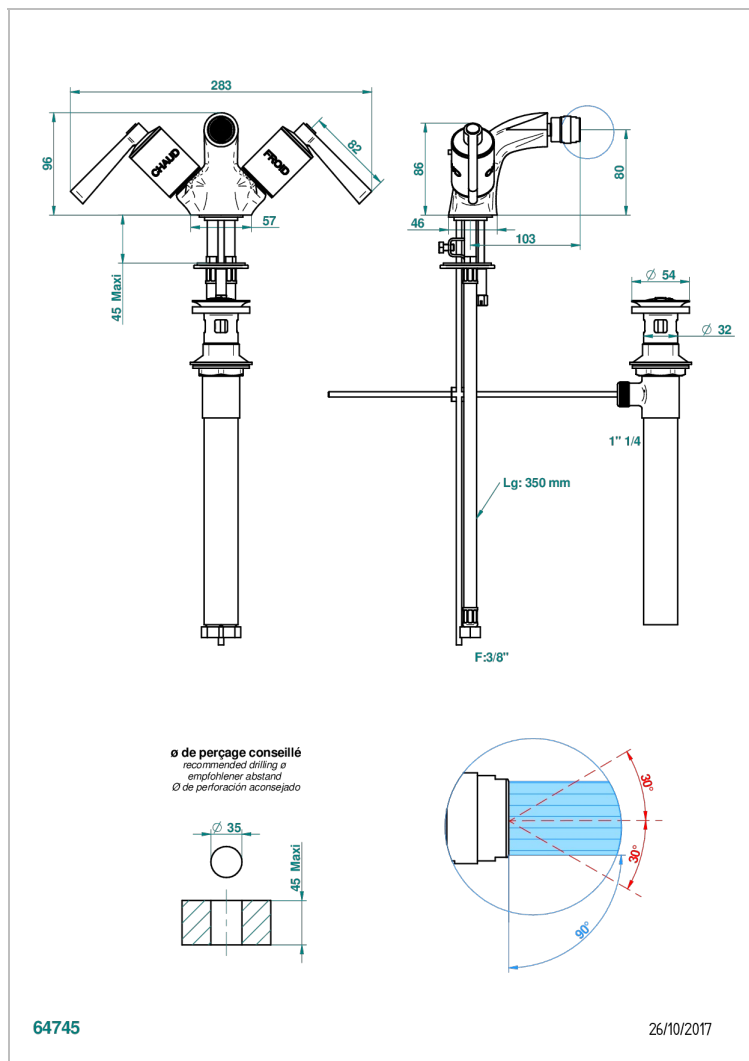

# FAUBOURG BLACK PORCELAIN WITH LEVER HANDLES

G2M-3202/US

Single hole bidet faucet with drain