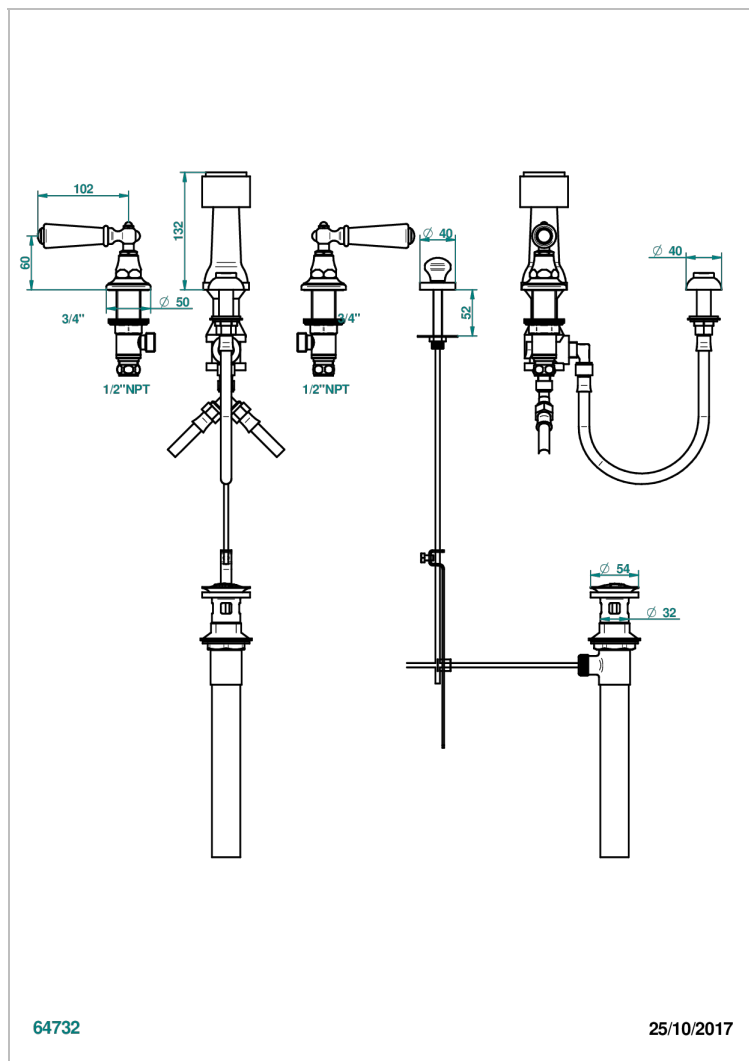

CHARLESTON WITH SMOOTH METAL LEVER HANDLES

G3N-207KA

Deck mounted 3-hole bidet with vertical spray, vacuum breaker and drain

CHARACTERISTIC

- ASME : ASME A112.18.1-2011/CSA B125.1-11

STANDARDS

AVAILABLE FINITIONS