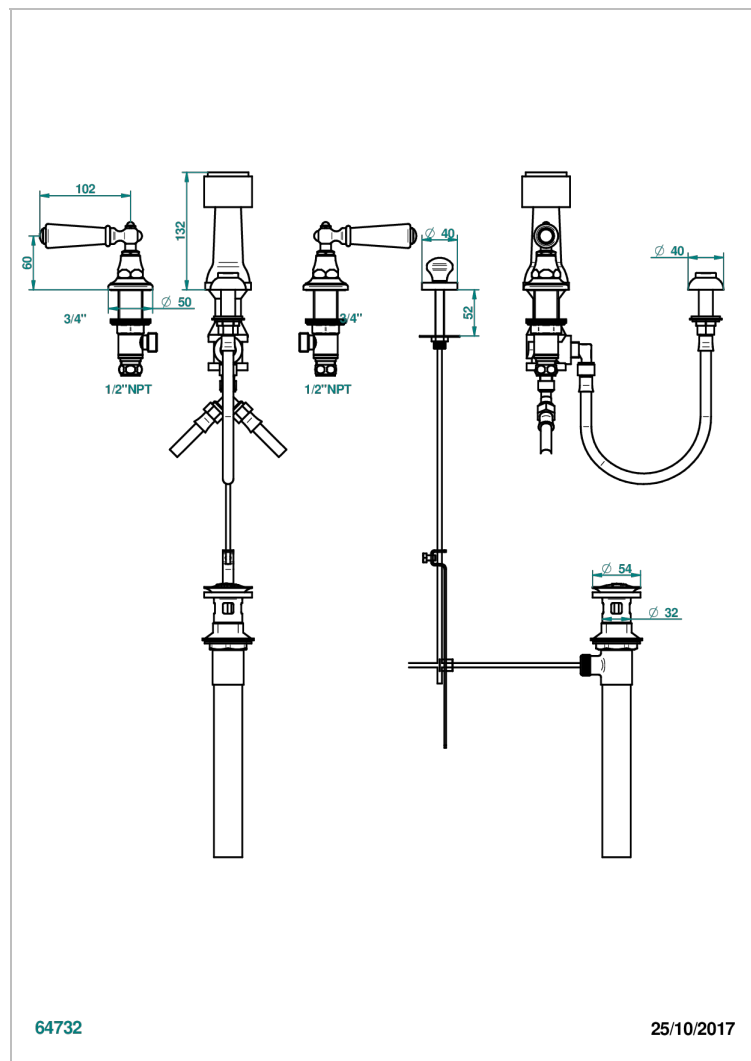

1900 WITH SMOOTH METAL LEVER HANDLES

G3M-207KA

Deck mounted 3-hole bidet with vertical spray, vacuum breaker and drain

CHARACTERISTIC

- ASME : ASME A112.18.1-2011/CSA B125.1-11

STANDARDS

AVAILABLE FINITIONS