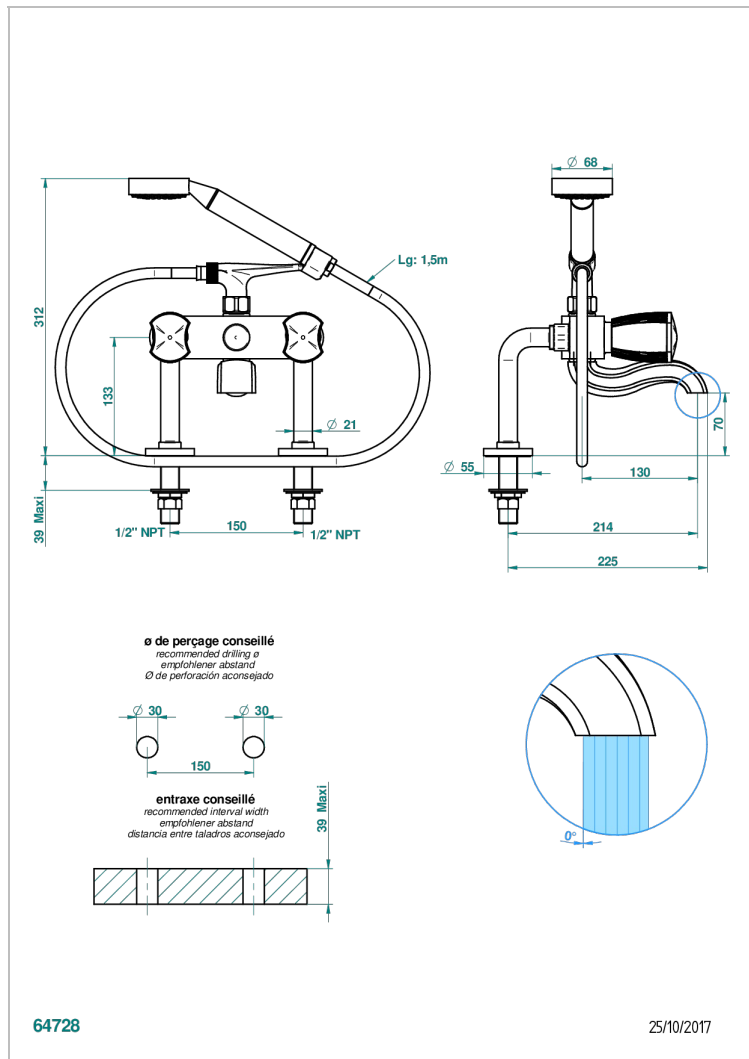

INFINI WHITE PORCELAIN WITH PLATINUM DECOR

U2E-13G/US

Exposed tub filler with cradle handshower, deck mounted

CHARACTERISTIC

- ASME : ASME A112.18.1-2011/CSA B125.1-11

STANDARDS

AVAILABLE FINITIONS

Black ceram - D30
Blush PVD - H62
Brass color PVD - H49
Brown bronze color PVD - F33
Chrome polished - A02
Copper antique matt, coated - H07