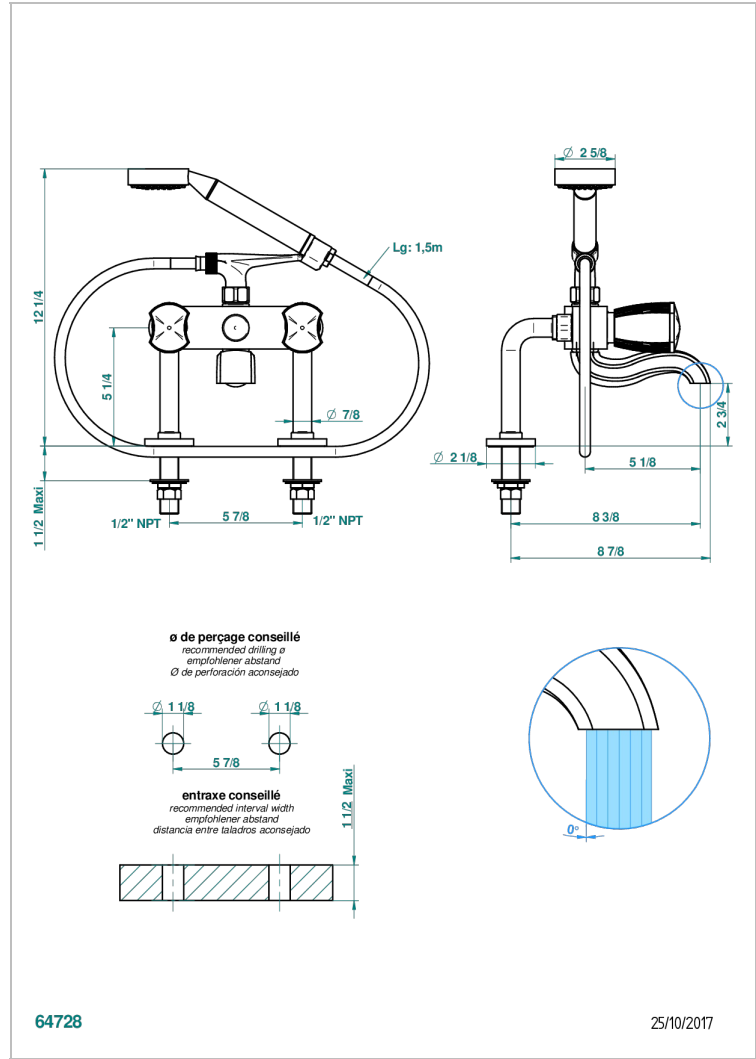

INFINI WHITE PORCELAIN WITH PLATINUM DECOR

U2E-13G/US

Exposed tub filler with cradle handshower, deck mounted

CHARACTERISTIC

- ASME : ASME A112.18.1-2011/CSA B125.1-11

STANDARDS

AVAILABLE FINITIONS

- Black ceram - D30
- Blush PVD - H62
- Brass color PVD - H49
- Brown bronze color PVD - F33
- Chrome polished - A02
- Copper antique matt, coated - H07

- Matt nickel (American satin) - C01
- Matt nickel color PVD - H56
- Nickel antique / Sovereign - H28
- Nickel color PVD - H55
- Nickel polished - B01
- Soft gold - F30

- Soft matt gold - F31
- Umber PVD - H66