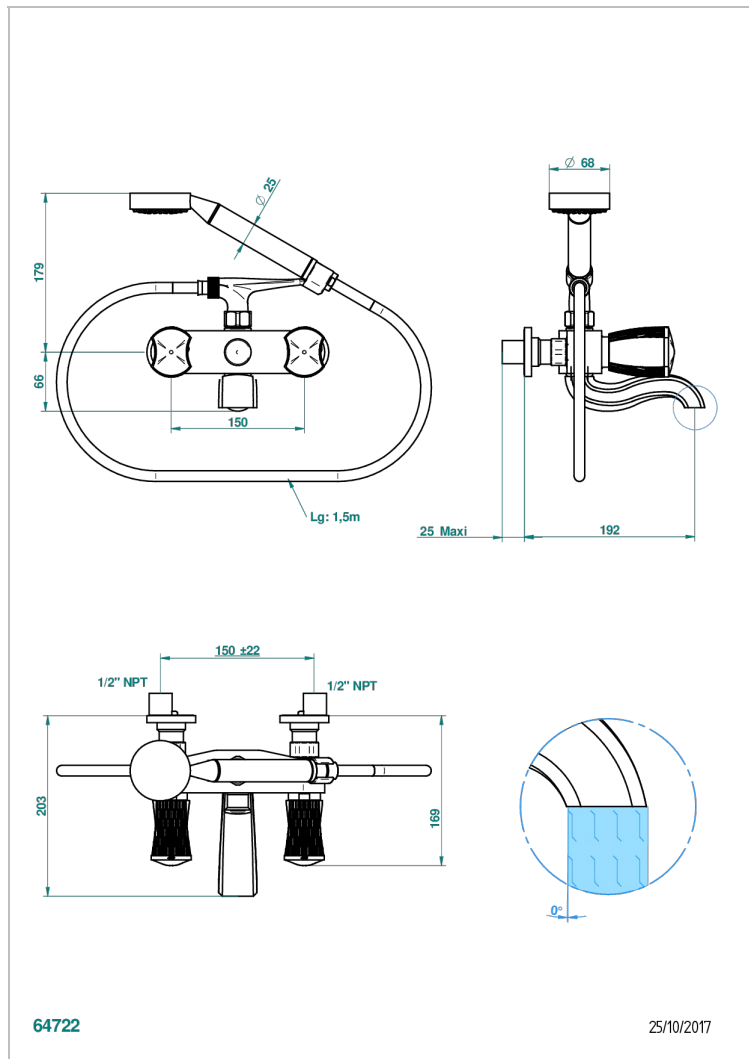

INFINI WHITE PORCELAIN WITH PLATINUM DECOR

U2E-13B/US

Exposed tub filler with cradle handshower, wall mounted

CHARACTERISTIC

- ASME : ASME A112.18.1-2011/CSA B125.1-11

STANDARDS

AVAILABLE FINITIONS

Black ceram - D30
Blush PVD - H62
Brass color PVD - H49
Brown bronze color PVD - F33
Chrome polished - A02
Copper antique matt, coated - H07