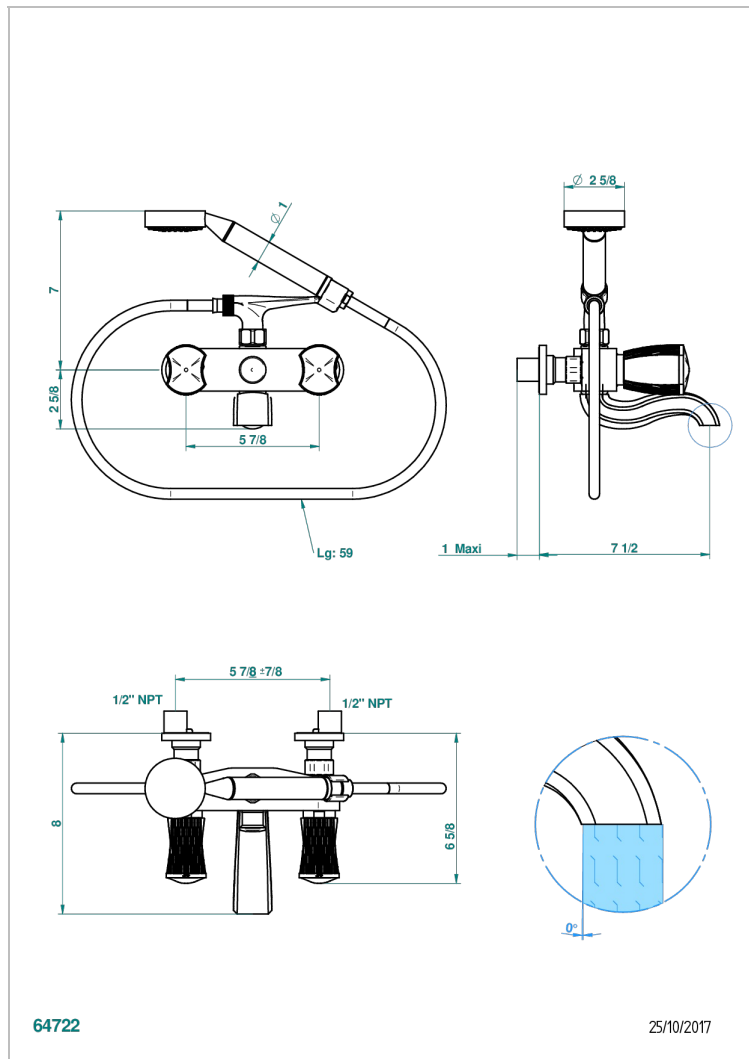

# INFINI WHITE PORCELAIN WITH PLATINUM DECOR

U2E-13B/US

Exposed tub filler with cradle handshower, wall mounted