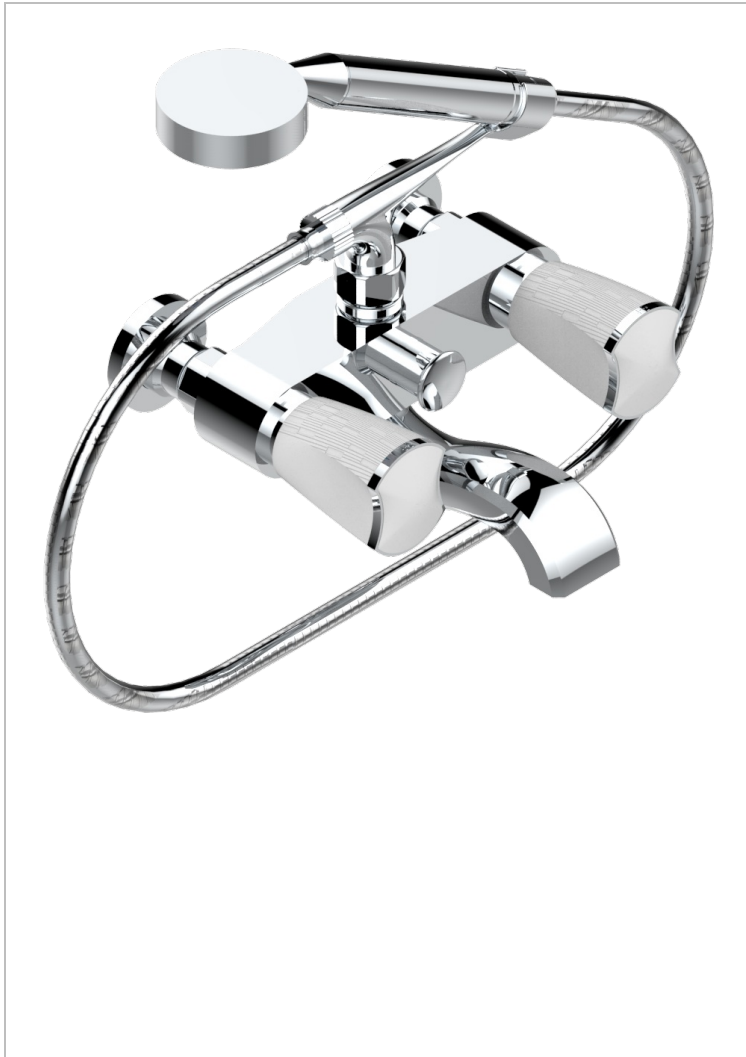

# INFINI WHITE PORCELAIN

U2D-13B/US

Exposed tub filler with cradle handshower, wall mounted