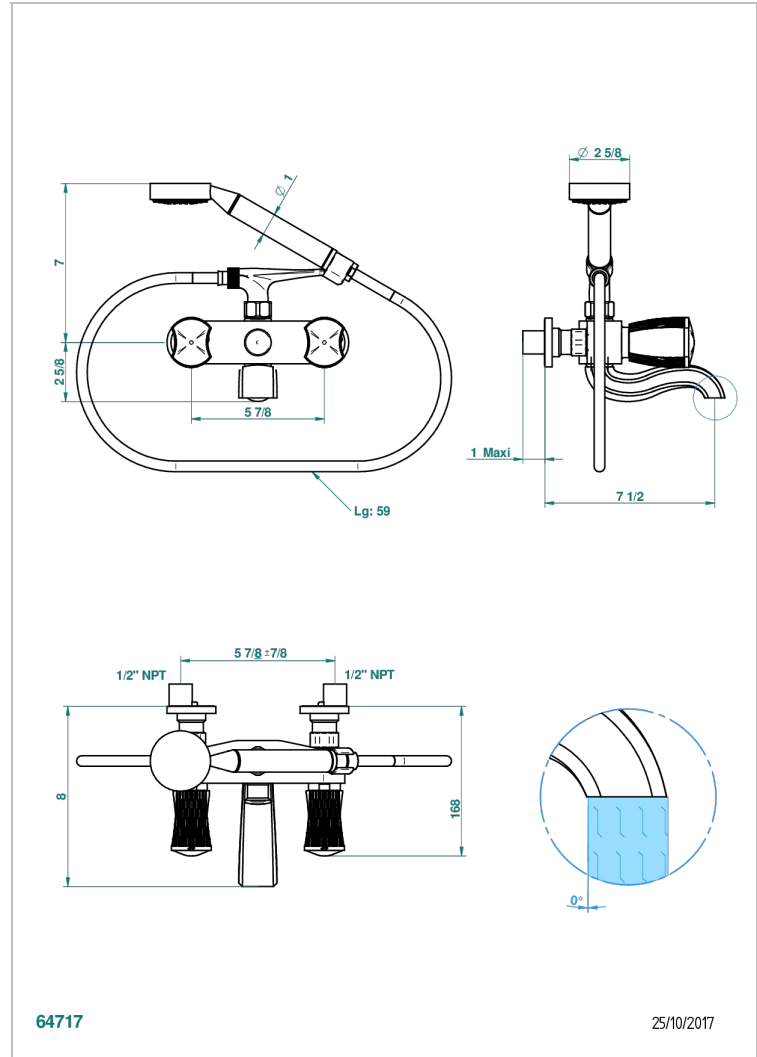

# INFINI WHITE PORCELAIN

U2D-13B/US

Exposed tub filler with cradle handshower, wall mounted