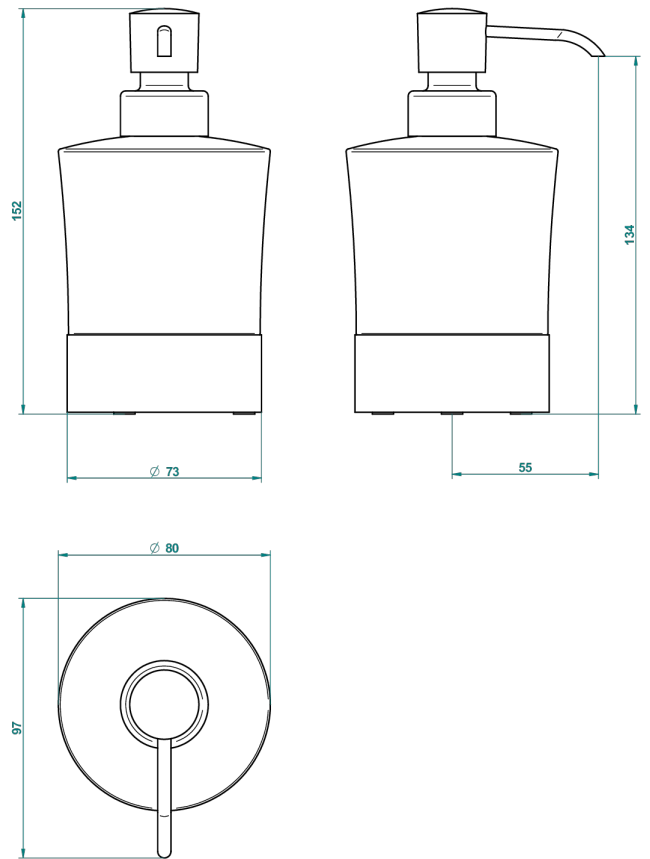

# 1900 KITCHEN

G76-613P

liquid soap dispenser

THG<sup>®</sup>  
PARIS

62841

23/101/2017

## CHARACTERISTIC

- 1900 Kitchen
- liquid soap dispenser