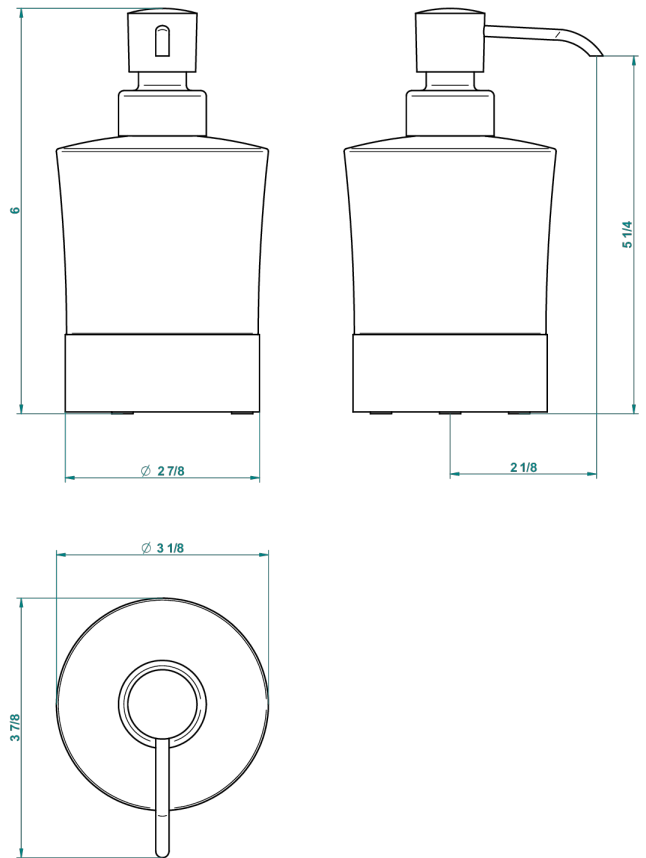

# 1900 KITCHEN

G76-613P

liquid soap dispenser

THG<sup>®</sup>  
PARIS

64692

23/10/2017

## CHARACTERISTIC

- 1900 Kitchen
- liquid soap dispenser