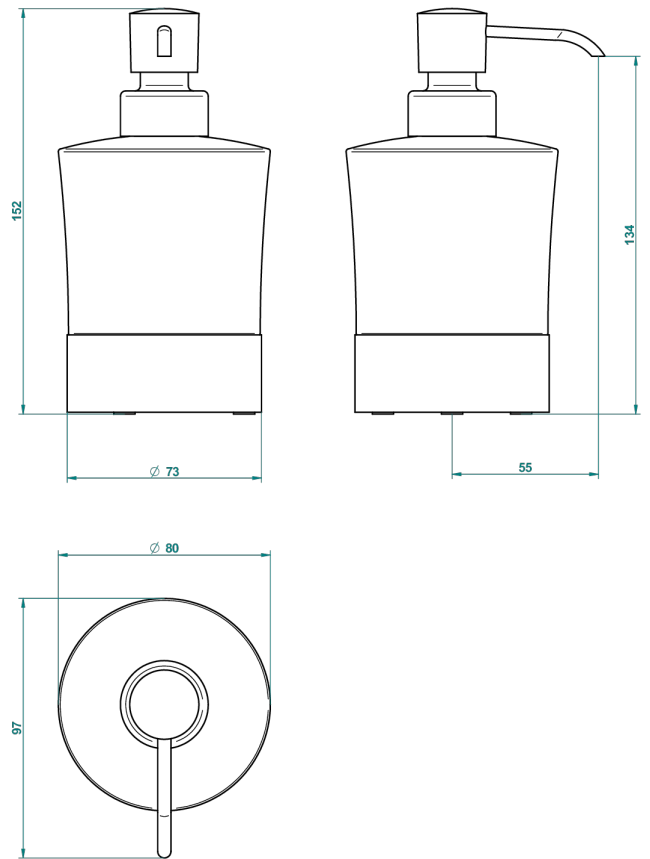

# NANO WITH LEVER HANDLES

G5B-613P

liquid soap dispenser

THG<sup>®</sup>  
PARIS

62841

23/10/2017

## CHARACTERISTIC

- Nano with lever handles
- liquid soap dispenser