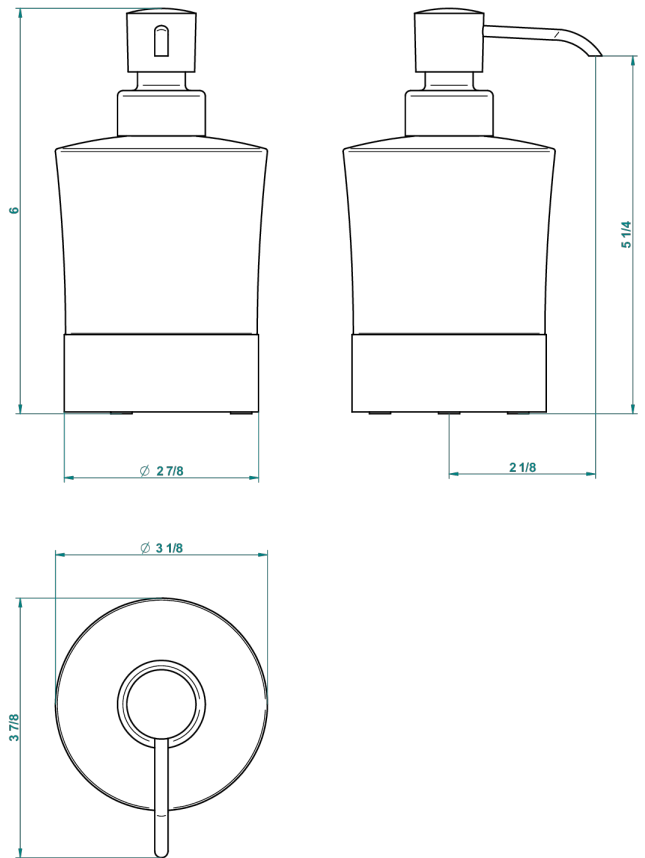

# NANO WITH LEVER HANDLES

G5B-613P

liquid soap dispenser

THG<sup>®</sup>  
PARIS

64692

23/10/2017

## CHARACTERISTIC

- Nano with lever handles
- liquid soap dispenser