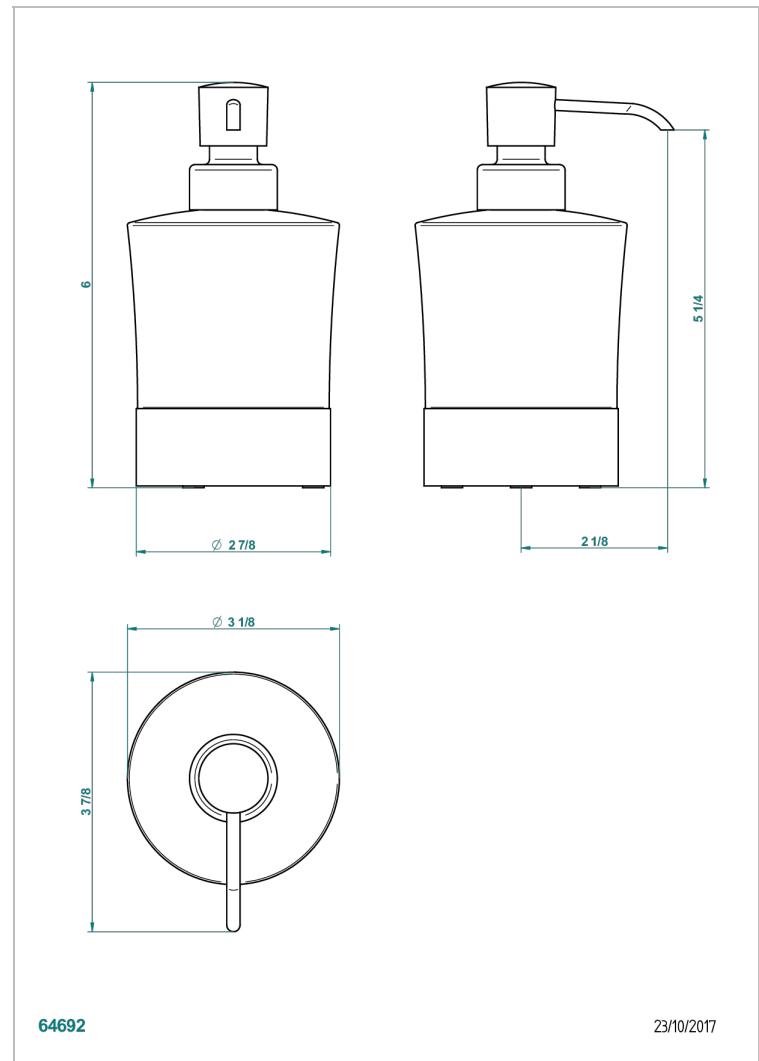

NANO WITH LEVER

G5B-613P

Liquid soap dispenser

CHARACTERISTIC

- Nano with lever
- Liquid soap dispenser

AVAILABLE FINITIONS

Antique nickel - H28
Black ceram - D30
Matt chrome - C02
Matt gold - F07
Matt nickel (color finish) - C01
Polished chrome (color finish) - A02