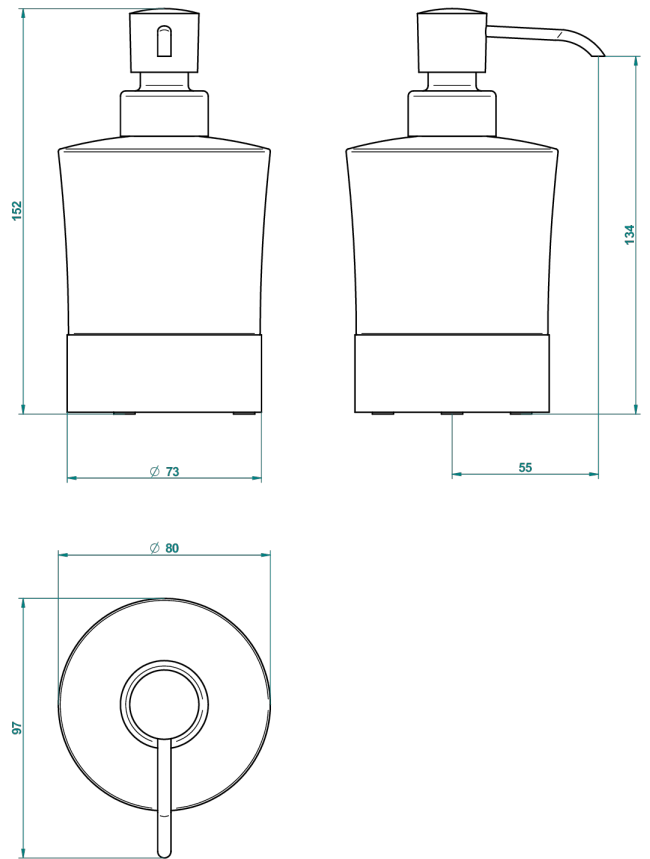

NANO WITH LEVER

G5B-613P

Liquid soap dispenser

THG[®]
PARIS

62841

23/101/2017

CHARACTERISTIC

- Nano with lever
- Liquid soap dispenser