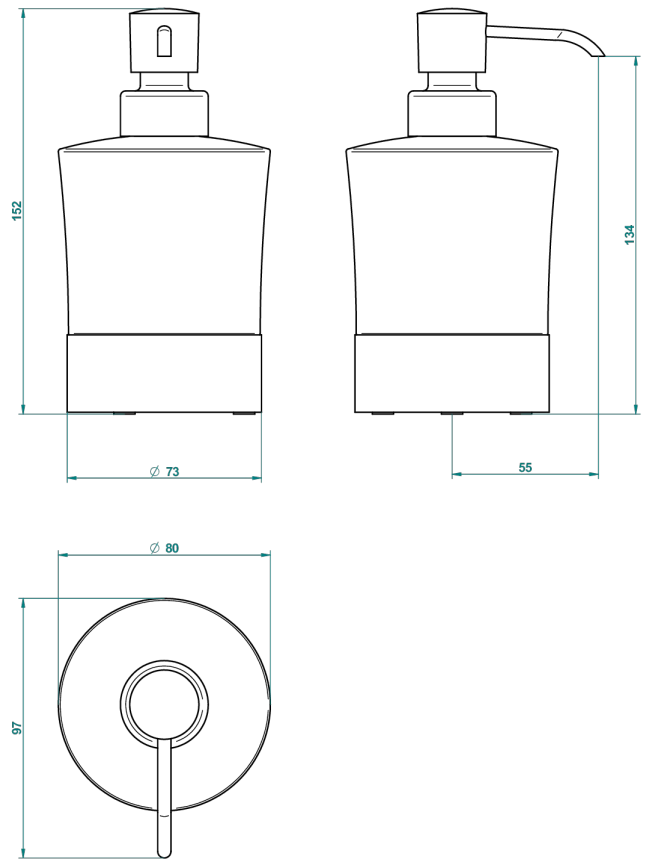

NANO WITH LEVER

G5B-613P

落地式皂液器

THG[®]
PARIS

62841

23/1012017

特色

- Nano with lever
- 落地式皂液器