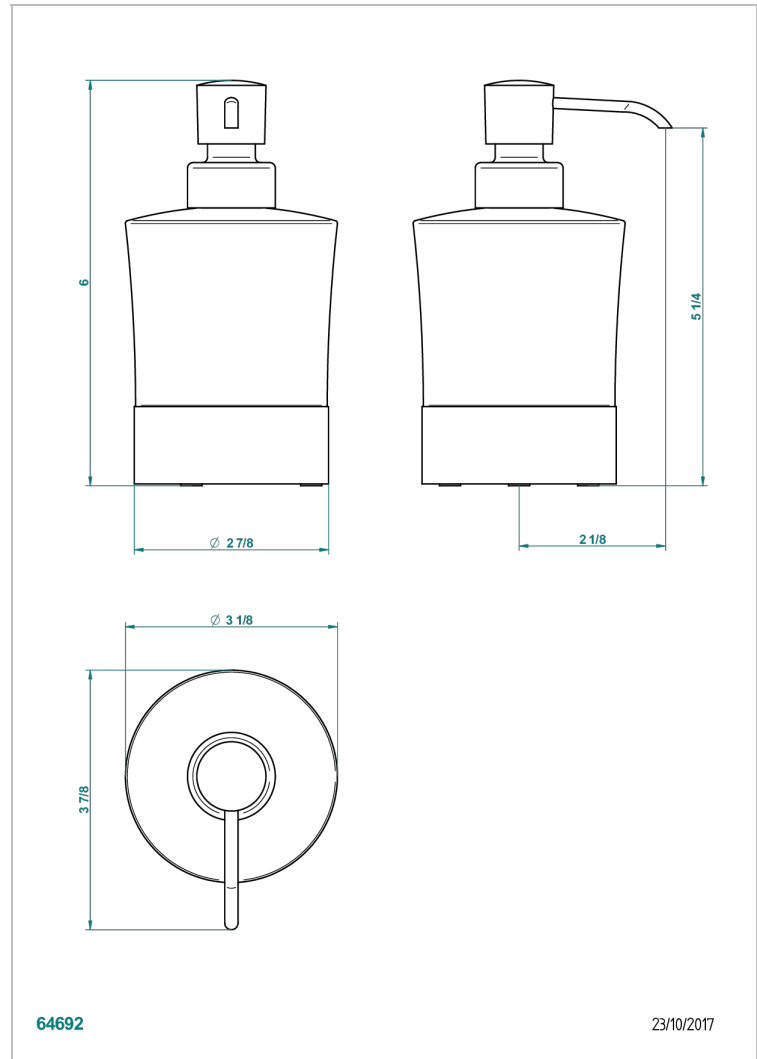

NANO WITH LEVER

G5B-613P

Liquid soap dispenser

THG[®]
PARIS

CHARACTERISTIC

- Nano with lever
- Liquid soap dispenser

AVAILABLE FINITIONS

Antique nickel - H28
Black ceram - D30
Matt chrome - C02
Matt gold - F07
Matt nickel (color finish) - C01
Polished chrome (color finish) - A02