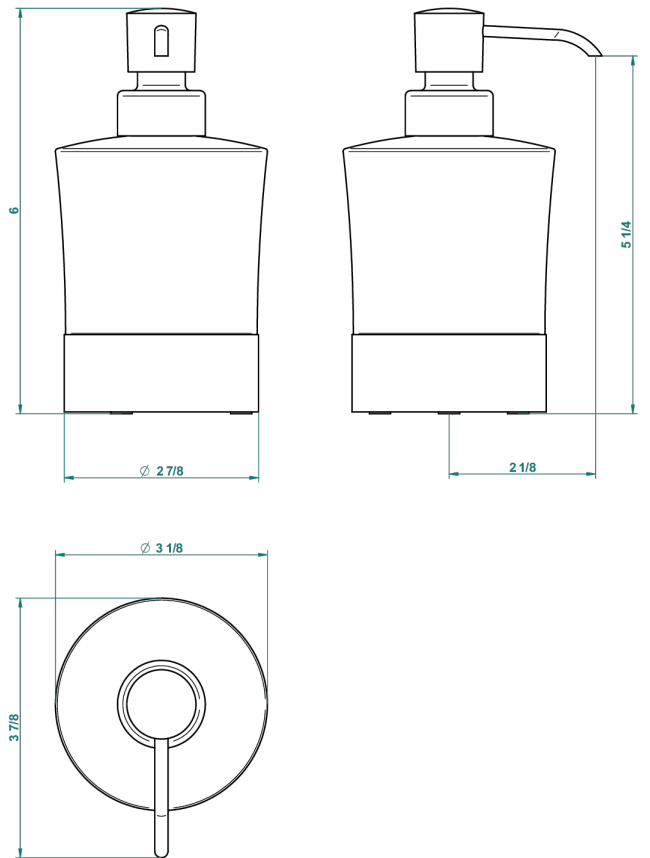

NANO WITH LEVER

G5B-613P

落地式皂液器

THG[®]
PARIS

64692

23/10/2017

特色

- Nano with lever
- 落地式皂液器