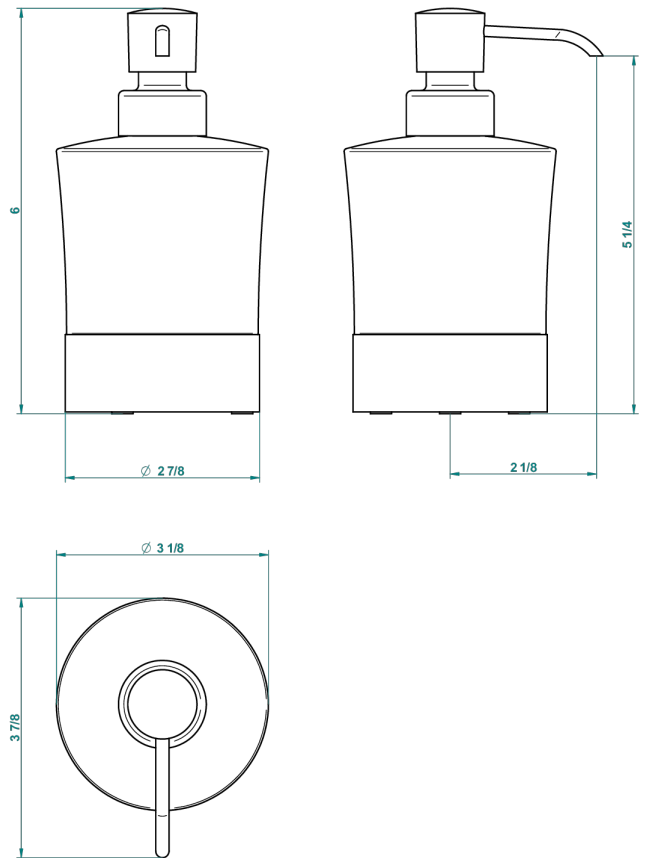

NANO

G5A-613P

liquid soap dispenser

64692

23/10/2017

CHARACTERISTIC

- Nano
- liquid soap dispenser

AVAILABLE FINITIONS