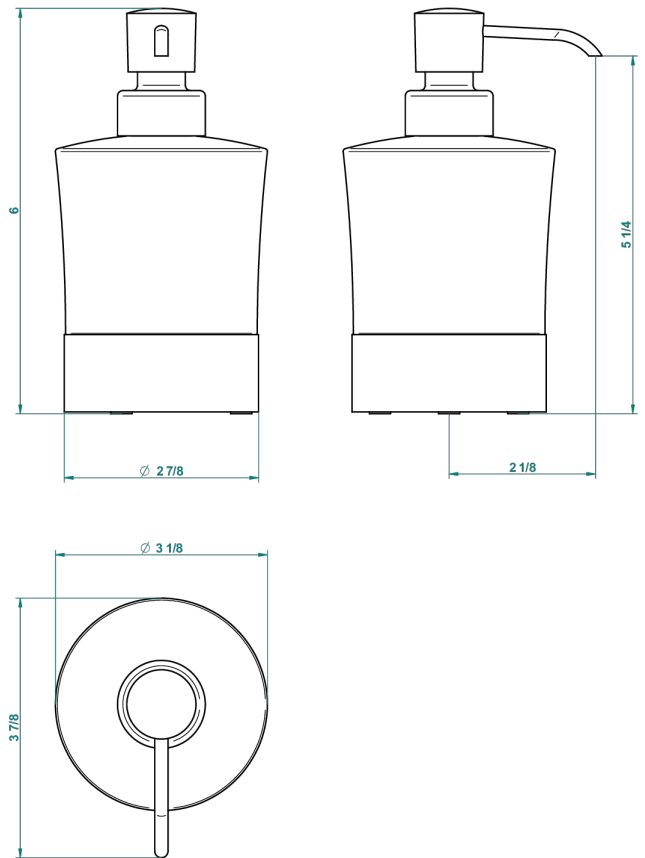

NANO

G5A-613P

Liquid soap dispenser

64692

23/10/2017

CHARACTERISTIC

- Nano
- Liquid soap dispenser

AVAILABLE FINITIONS